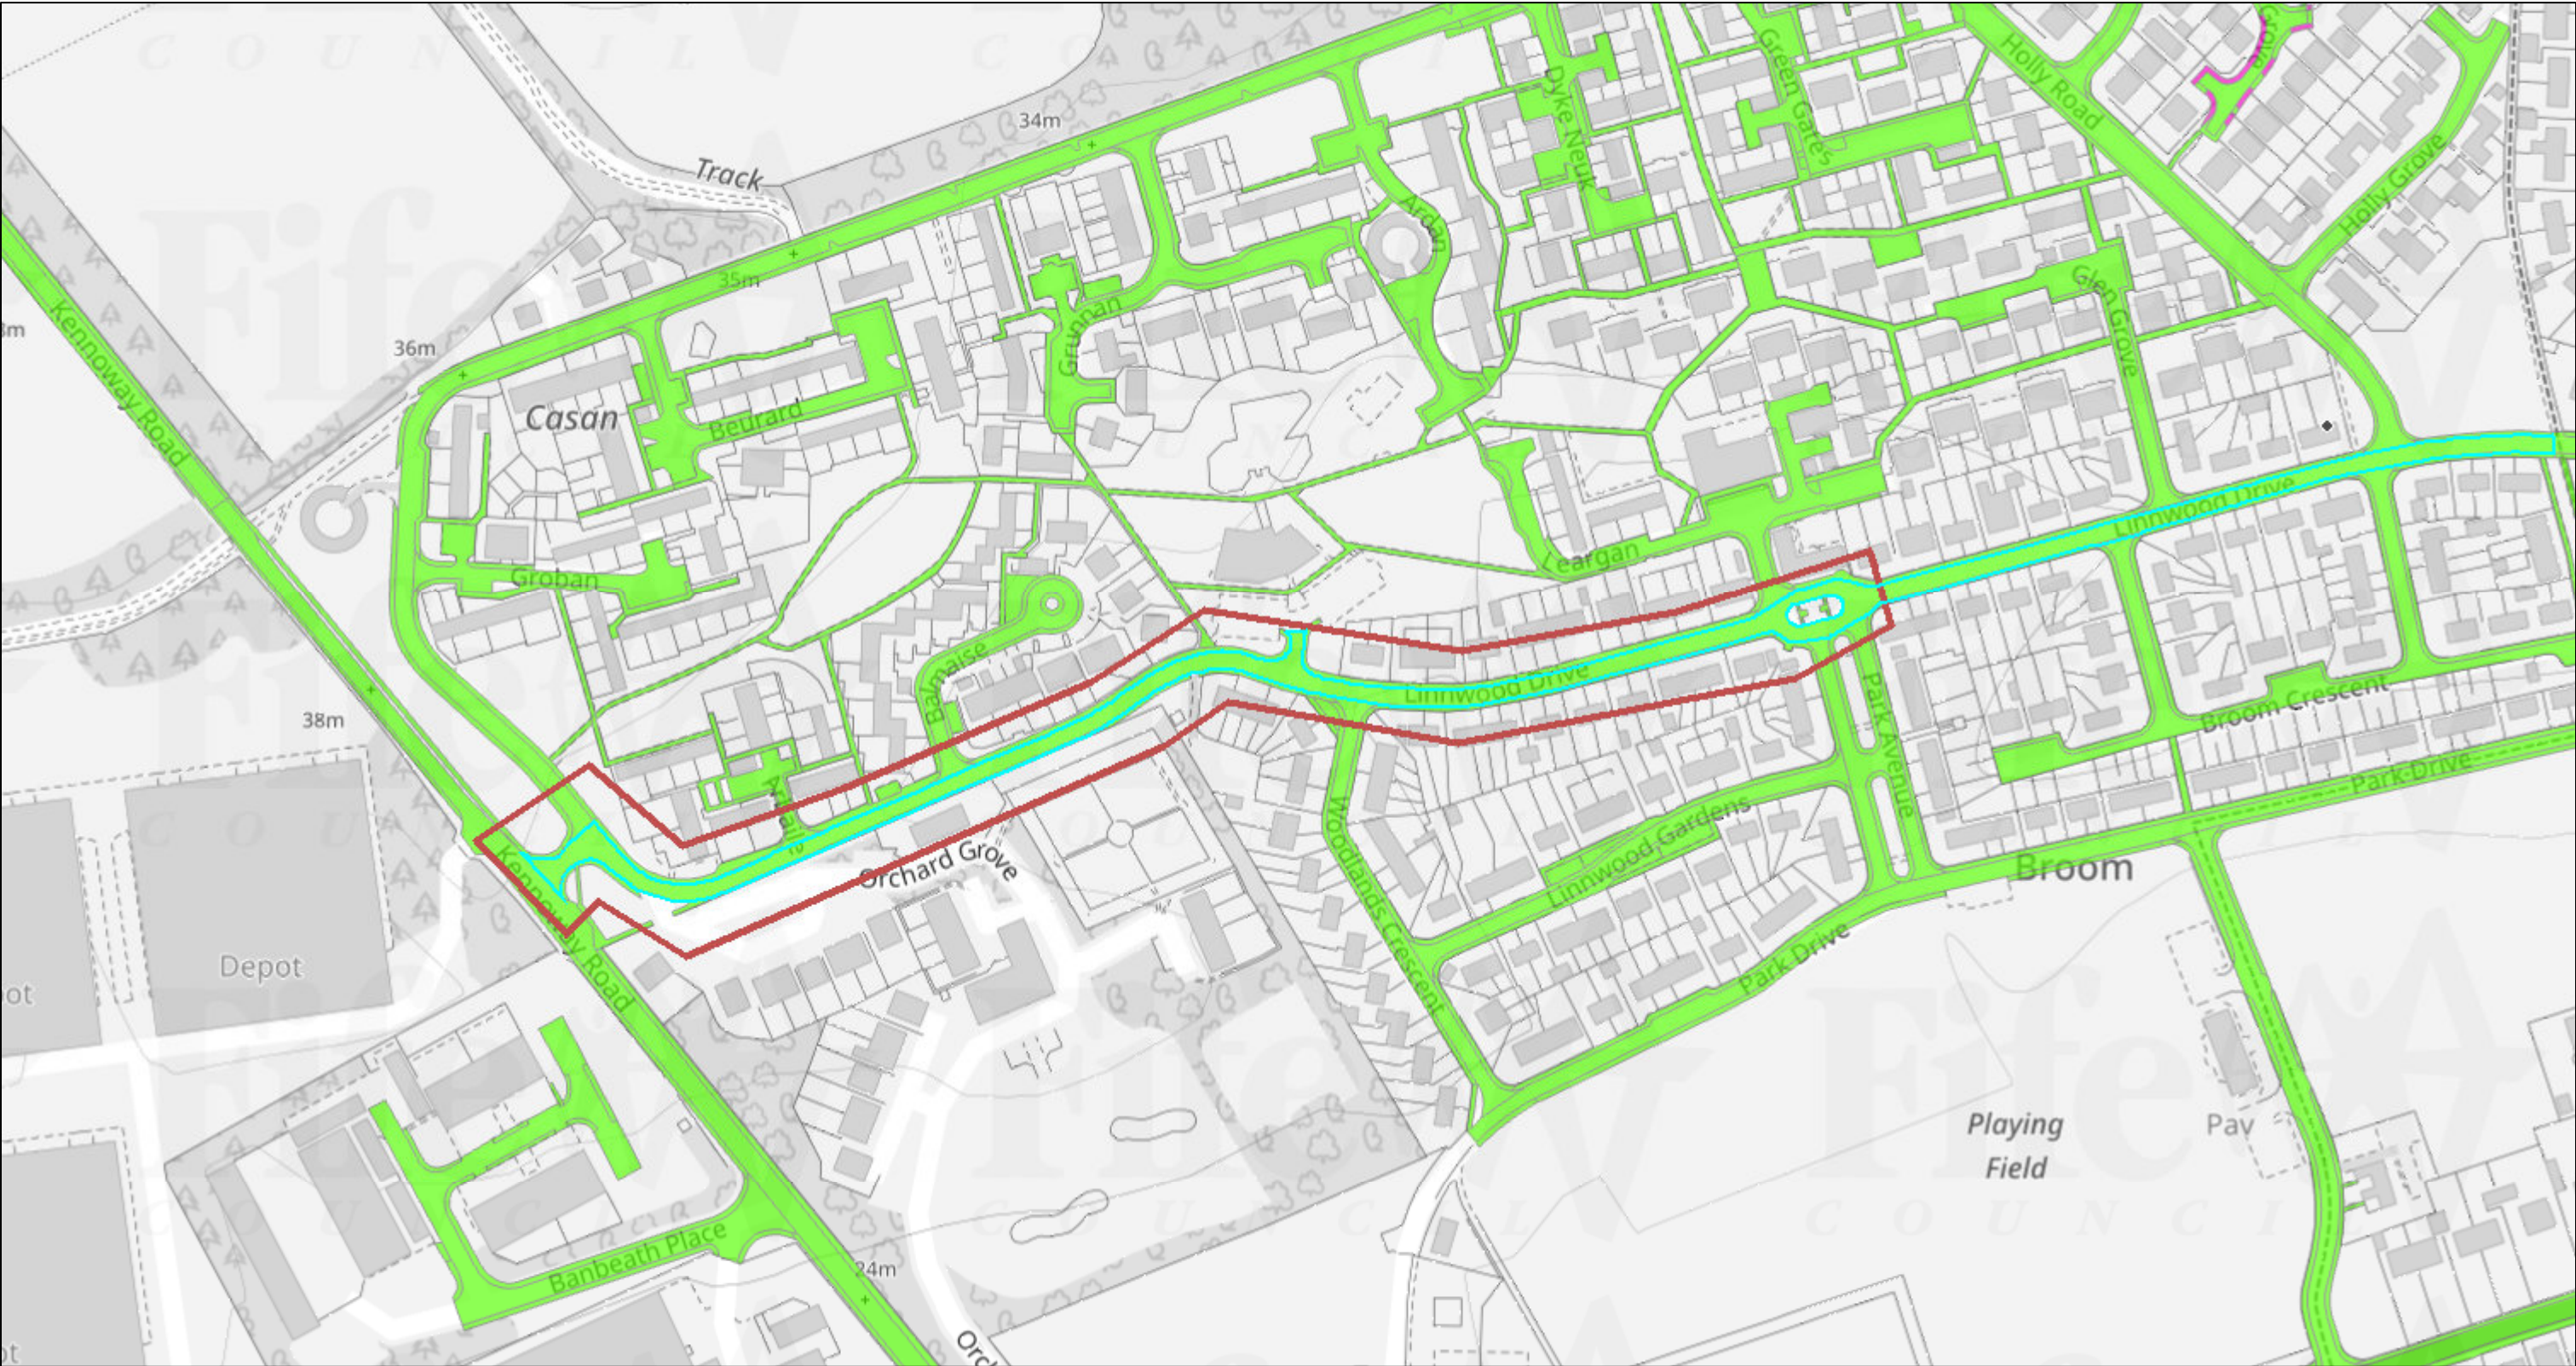

# Linnwood Drive Leven

2/17/2023, 4:46:45 PM

- FClogo
- Adopted Roads**
  - Adopted
  - Service Strip
  - Trunk Road