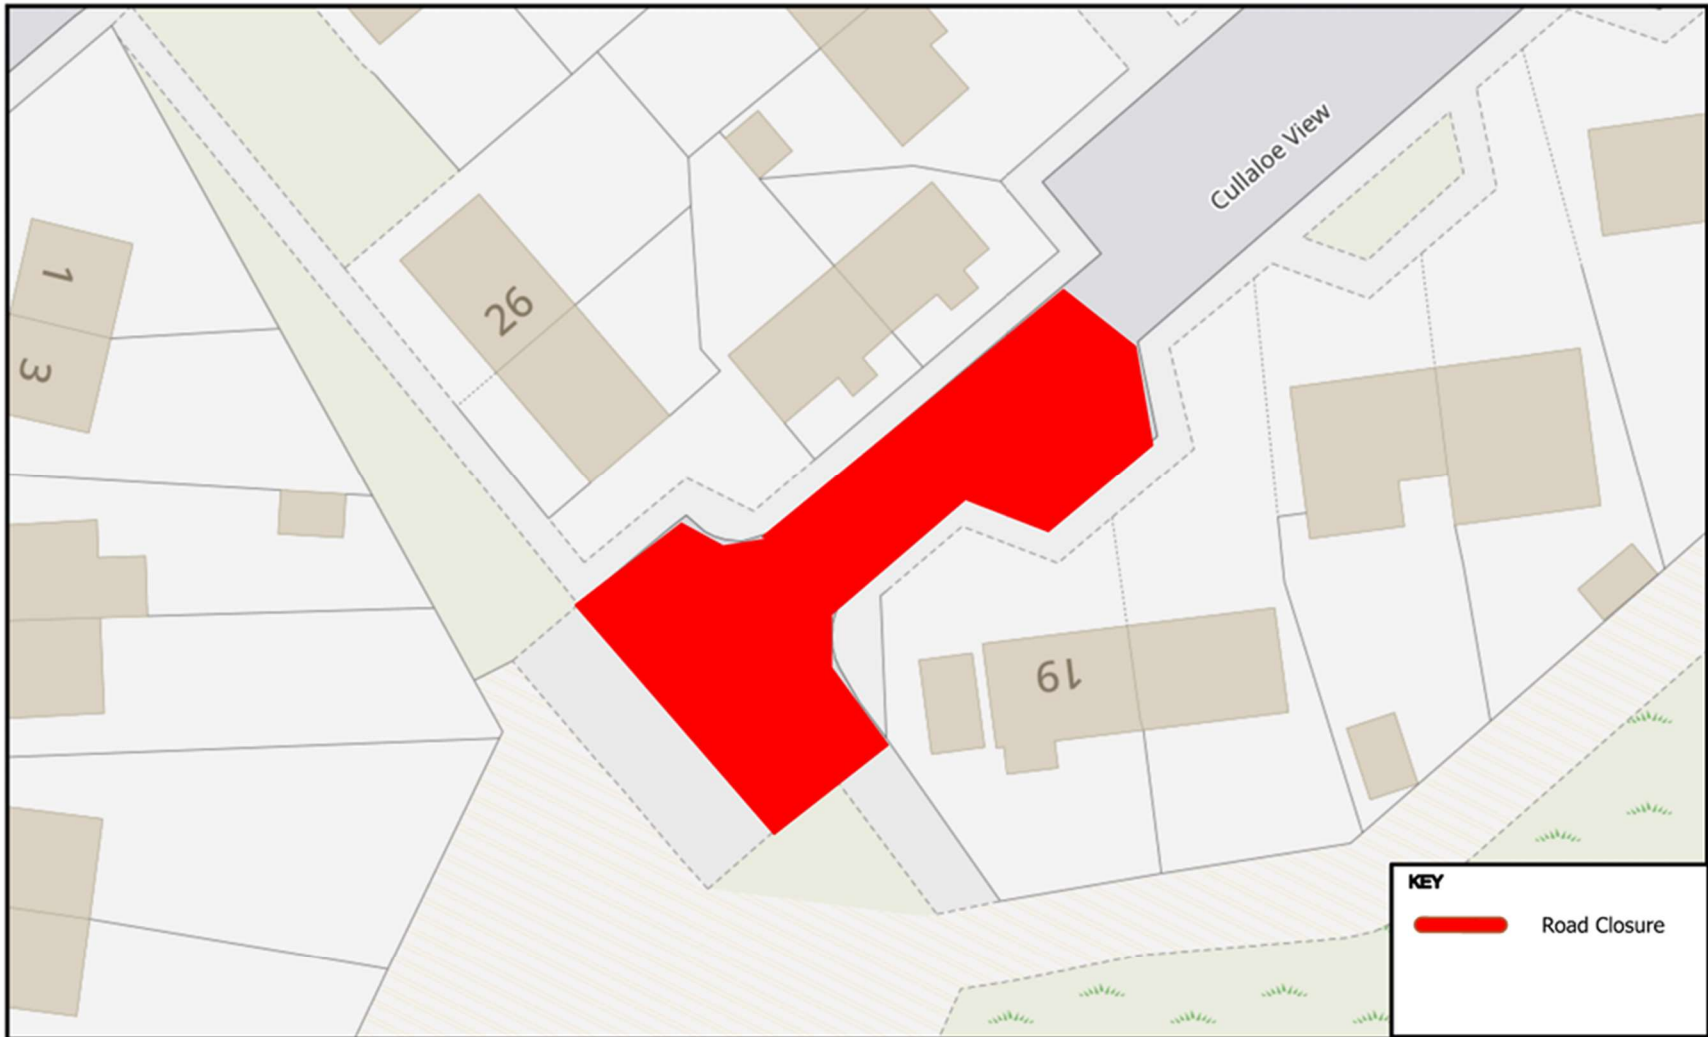

# Temporary Road Closure

**WHERE ?** Cullaloe View, Cowdenbeath (from property no.15 to its termination).

Access for emergency service vehicles and residents will be maintained under site staff supervision.

Pedestrian access will be maintained.

**WHEN ?** Daily from 8am to 4pm Monday 15<sup>th</sup> June 2026 to Wednesday 17<sup>th</sup> June 2026.

**WHY ?** To allow drainage works to be carried out in safety.

© Crown copyright and database rights 2026.  
Ordnance Survey 100023385  
Aerial Photography © copyright Getmapping.

N  
Scale: 1:369