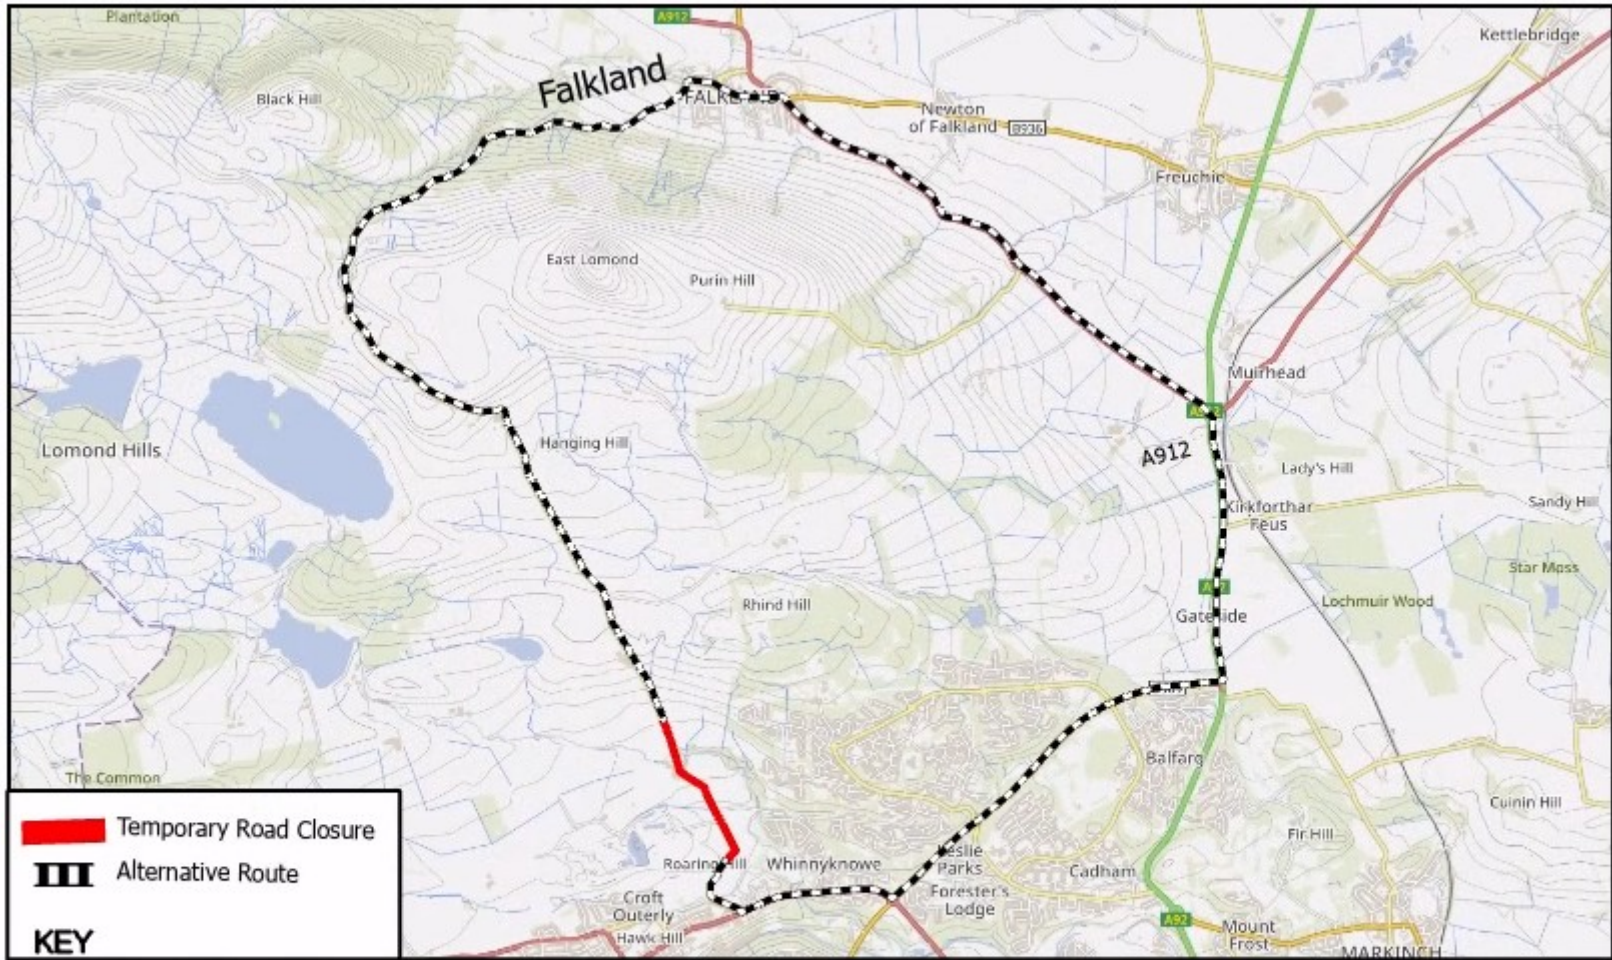

**Temporary Road Closure**  
**U023, Leslie**

**WHERE?**

U023, Leslie – from Camby Burn Leslie To Balgothie farm access Road, Balgillie

The Alternative route for Vehicular Traffic is Via A911, B969, A912, East Port, High Street and Hill Road

Access for emergency services, resident's vehicles and pedestrians will be maintained

**WHEN?**

From 08.00hrs on 22/06/26 to 17.00hrs on 17/07/26, or until earlier completion of the works.

**WHY?**

To allow cable works and chamber installations to be carried out in safety.

**WHO?**

Glenmavis TM is responsible for these works and can be contacted as follows:

Contact Telephone:                      01294 645564

Temporary Road Closure  
 Alternative Route  
**KEY**

© Crown copyright and database rights 2026.  
 Ordnance Survey 100023385  
 Aerial Photography © copyright Getmapping

N  
  
 Scale: 1:23,820

**Temporary Road Closure**  
 U023, Leslie

---

**Prepared By:** NK  
**Service:** Roads & Transportation  
**Printing Date:** 26/04/26