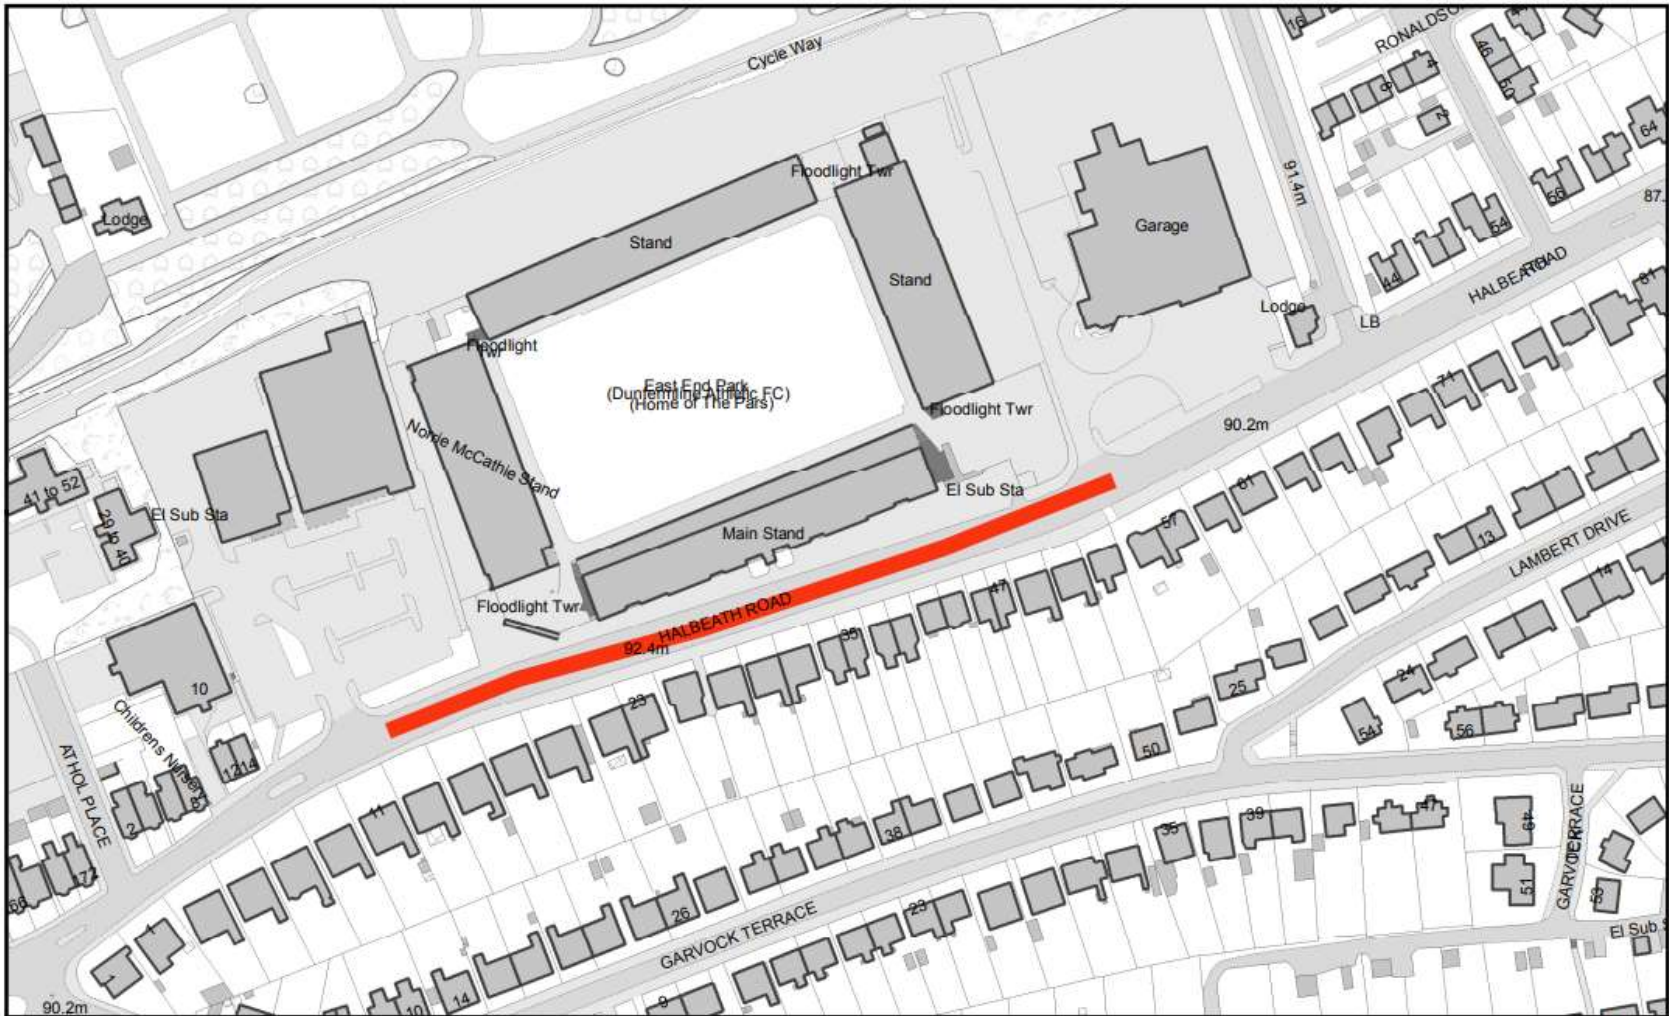

© Crown copyright and database rights 2020.
Ordnance Survey 100023385
Aerial Photography © copyright Getmapping.

N

Scale: 1:1,800

Halbeath Road, Dunfermline

Prepared By: NDD
Service: Roads & Transportation