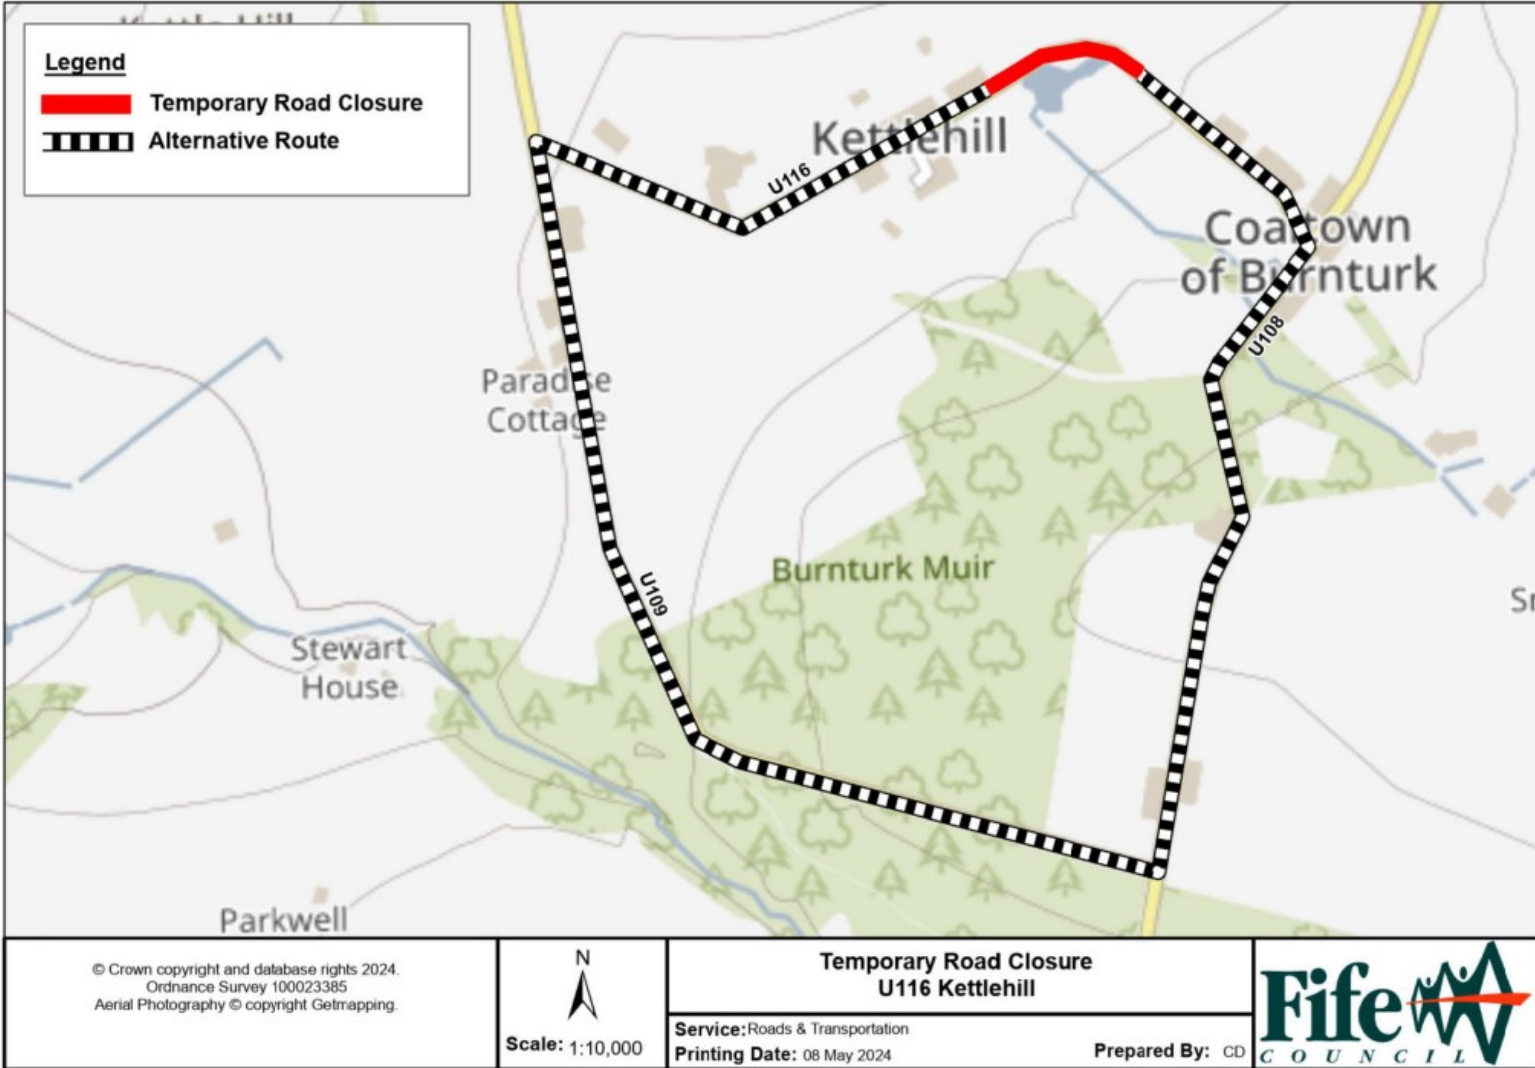

=====

Temporary Road Closure
U116 Kettlehill

WHERE? U116 Kettlehill, from property “Balnashinar” to a point 50 metres or thereby southeast of private access road to “Bowden House”.

The alternative route for vehicular access is via U116 & U108 Burnturk, and U109.

Access for emergency services, pedestrians and residents will be maintained.

WHEN? 16/05/24 at 00.01hrs to 20/05/24 at 23.59hrs, or until earlier completion of the works.

WHY? To allow BT works to be carried out in safety.

WHO? Class One Traffic Management is responsible for these works and can be contacted as follows:-

Contact: 0345 270 0700

Legend

Temporary Road Closure

Alternative Route

© Crown copyright and database rights 2024.
 Ordnance Survey 100023385
 Aerial Photography © copyright Getmapping.

N

 Scale: 1:10,000

Temporary Road Closure
U116 Kettlehill

Service: Roads & Transportation
 Printing Date: 08 May 2024

Prepared By: CD