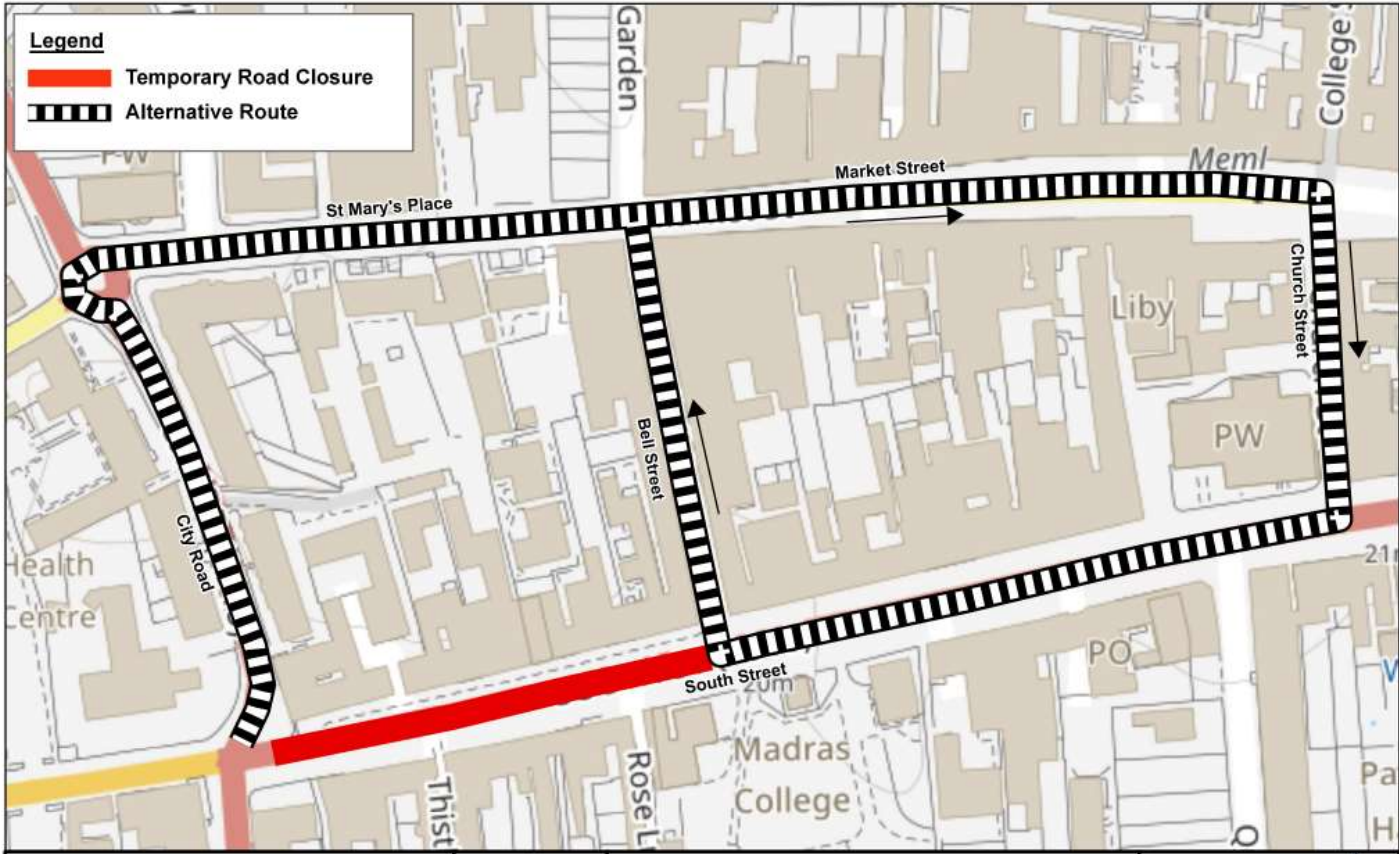

=====

Temporary Road Closures
South Street, St Andrews
St Andrews Farmers' Market

WHERE? St Andrews, South Street, from West Port to Bell Street.

The alternative route for eastbound vehicular traffic is via City Road, St Mary's Place, Market Street, Church Street and South Street.

Access for emergency service vehicles and pedestrians will be maintained.

WHEN? Between 06.00hrs and 16.00hrs on the following dates:

02/09/23; 07/10/23; 04/11/23; 02/12/23; 06/01/24;
03/02/24; 02/03/24; 06/04/24; 04/05/24; 01/06/24;
06/07/24 and 03/08/24.

Legend

- Temporary Road Closure
- Alternative Route

© Crown copyright and database rights 2023.
 Ordnance Survey 100023385
 Aerial Photography © copyright Getmapping.

N

 Scale: 1:3,000

Temporary Road Closure - South Street, St Andrews
St Andrews Farmers Market