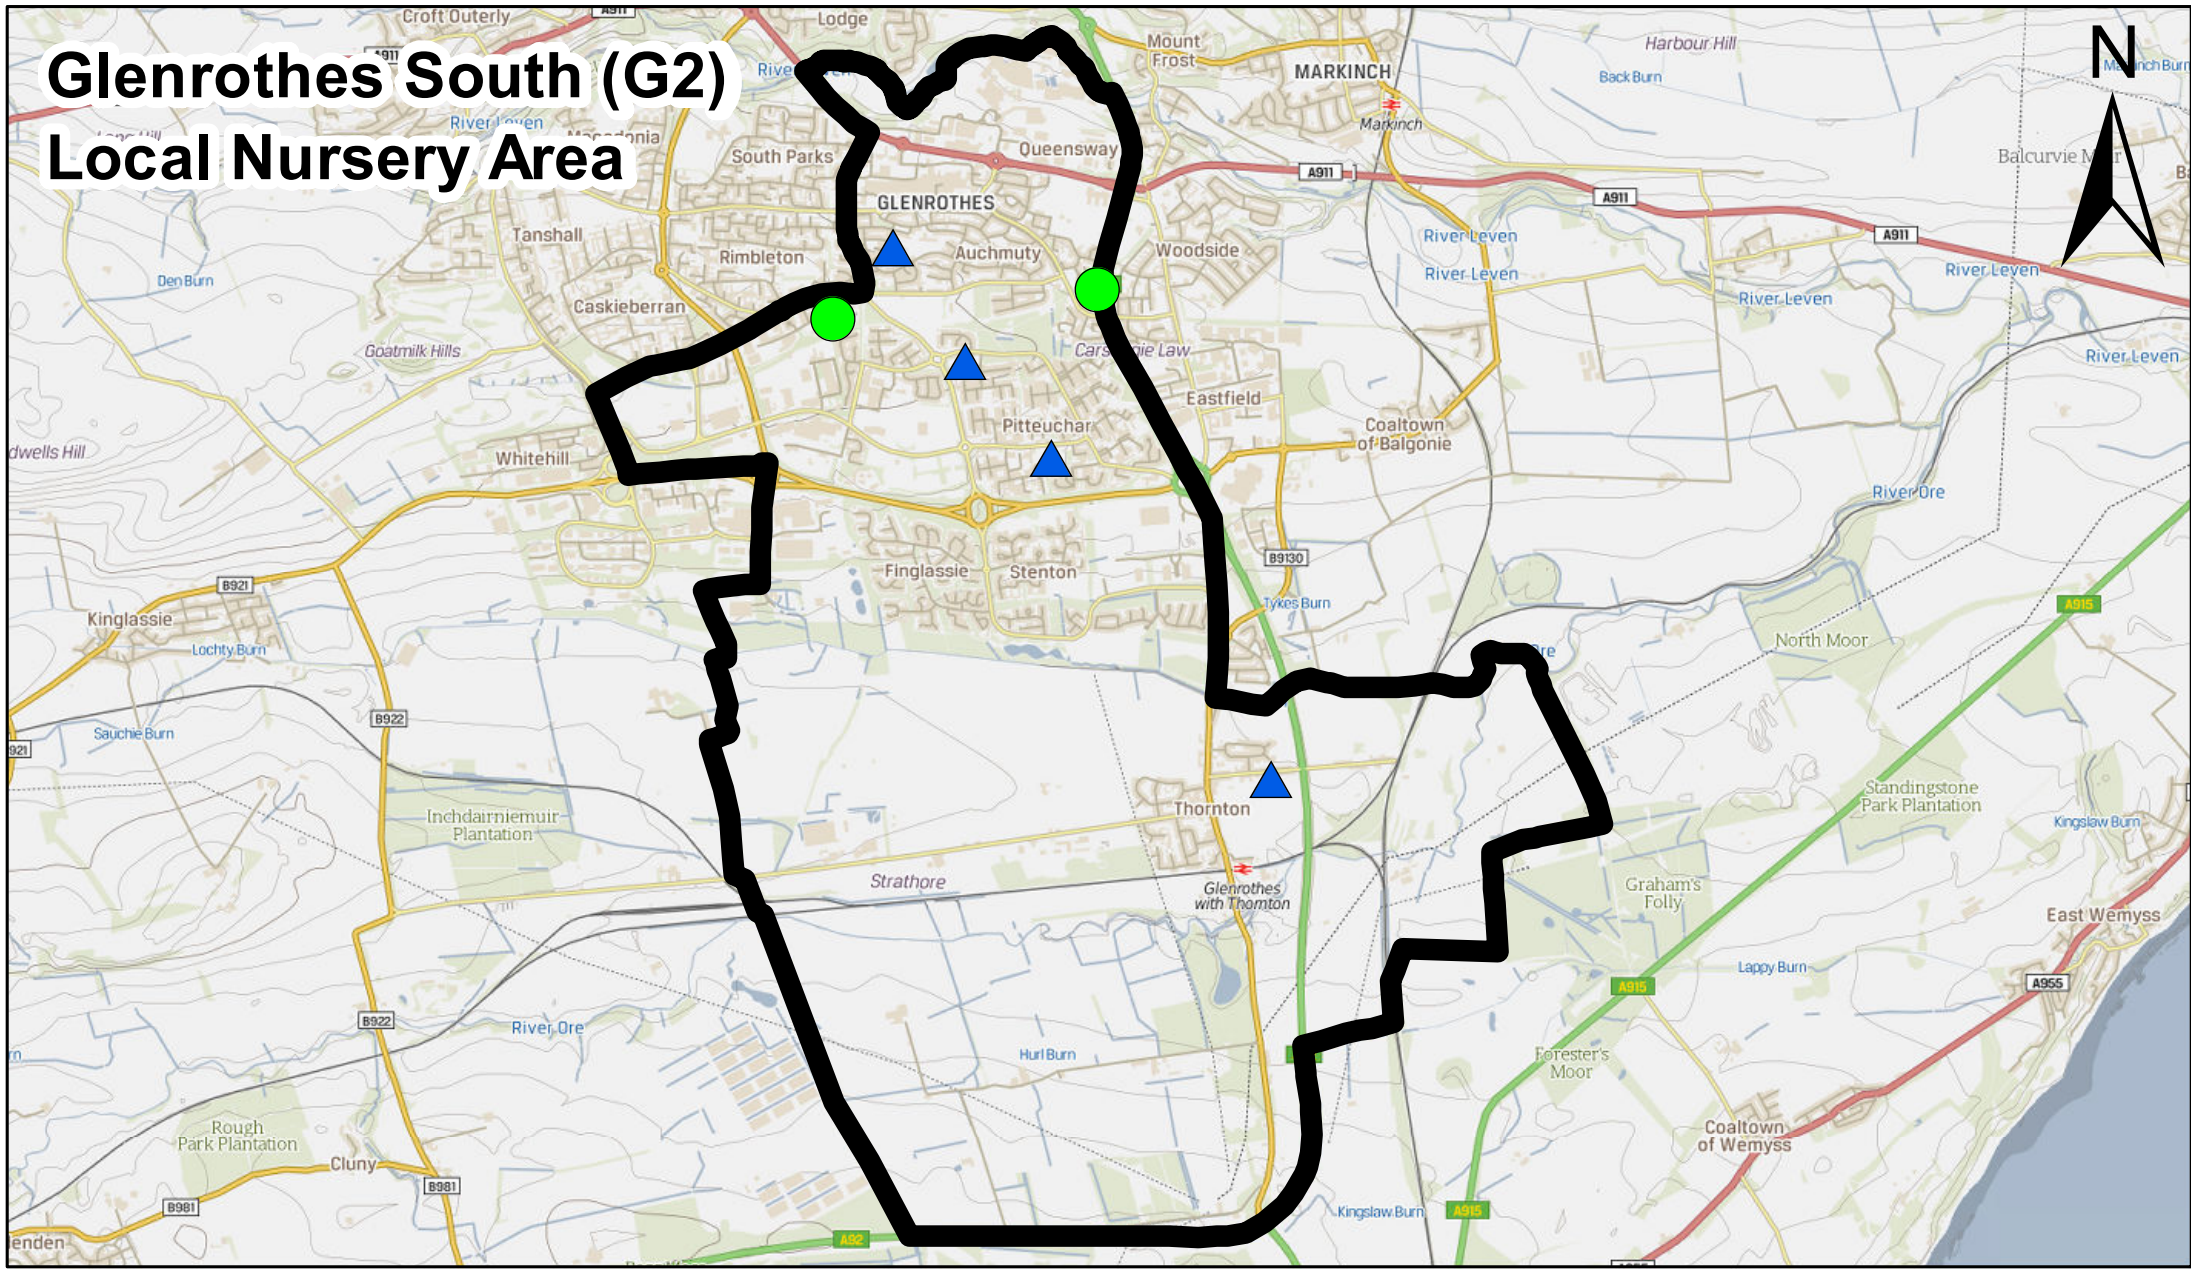

Glenrothes South (G2) Local Nursery Area

© Crown copyright and database rights 2019.
Ordnance Survey 100023385.
Aerial Photography © Getmapping
Scale: 1:42,040

-  Local Nursery Boundary
-  Council Nursery Establishment
-  Private/Voluntary Provider