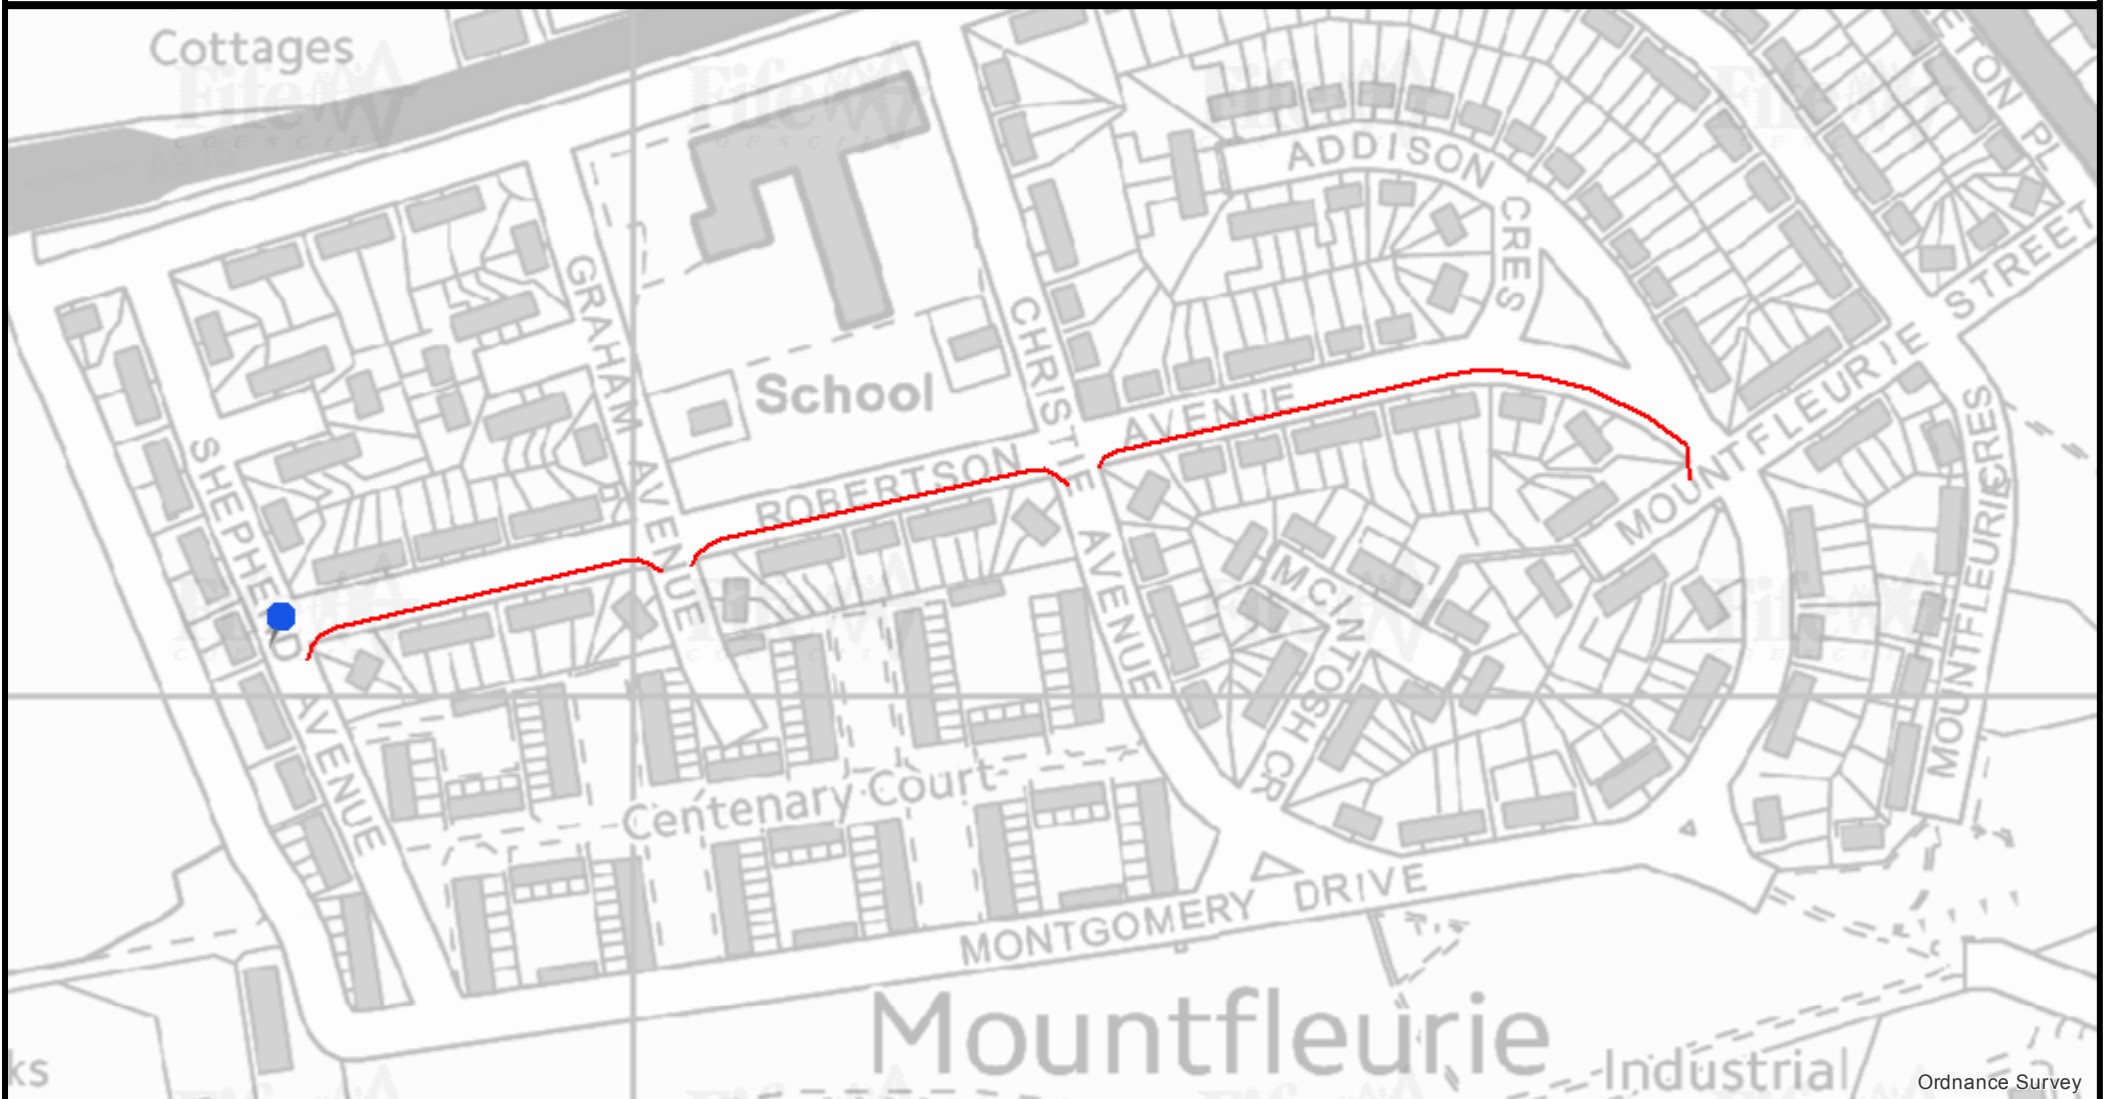

# Robertson Avenue, Leven - Footways Phase 1 of 2

Prepared By:

Created Date: 13 November 2019

Reproduced by permission of Ordnance Survey on behalf of HMSO. © Crown copyright and database right 2019. All rights reserved. Ordnance Survey Licence number 100023385. Aerial Photography © copyright Getmapping.