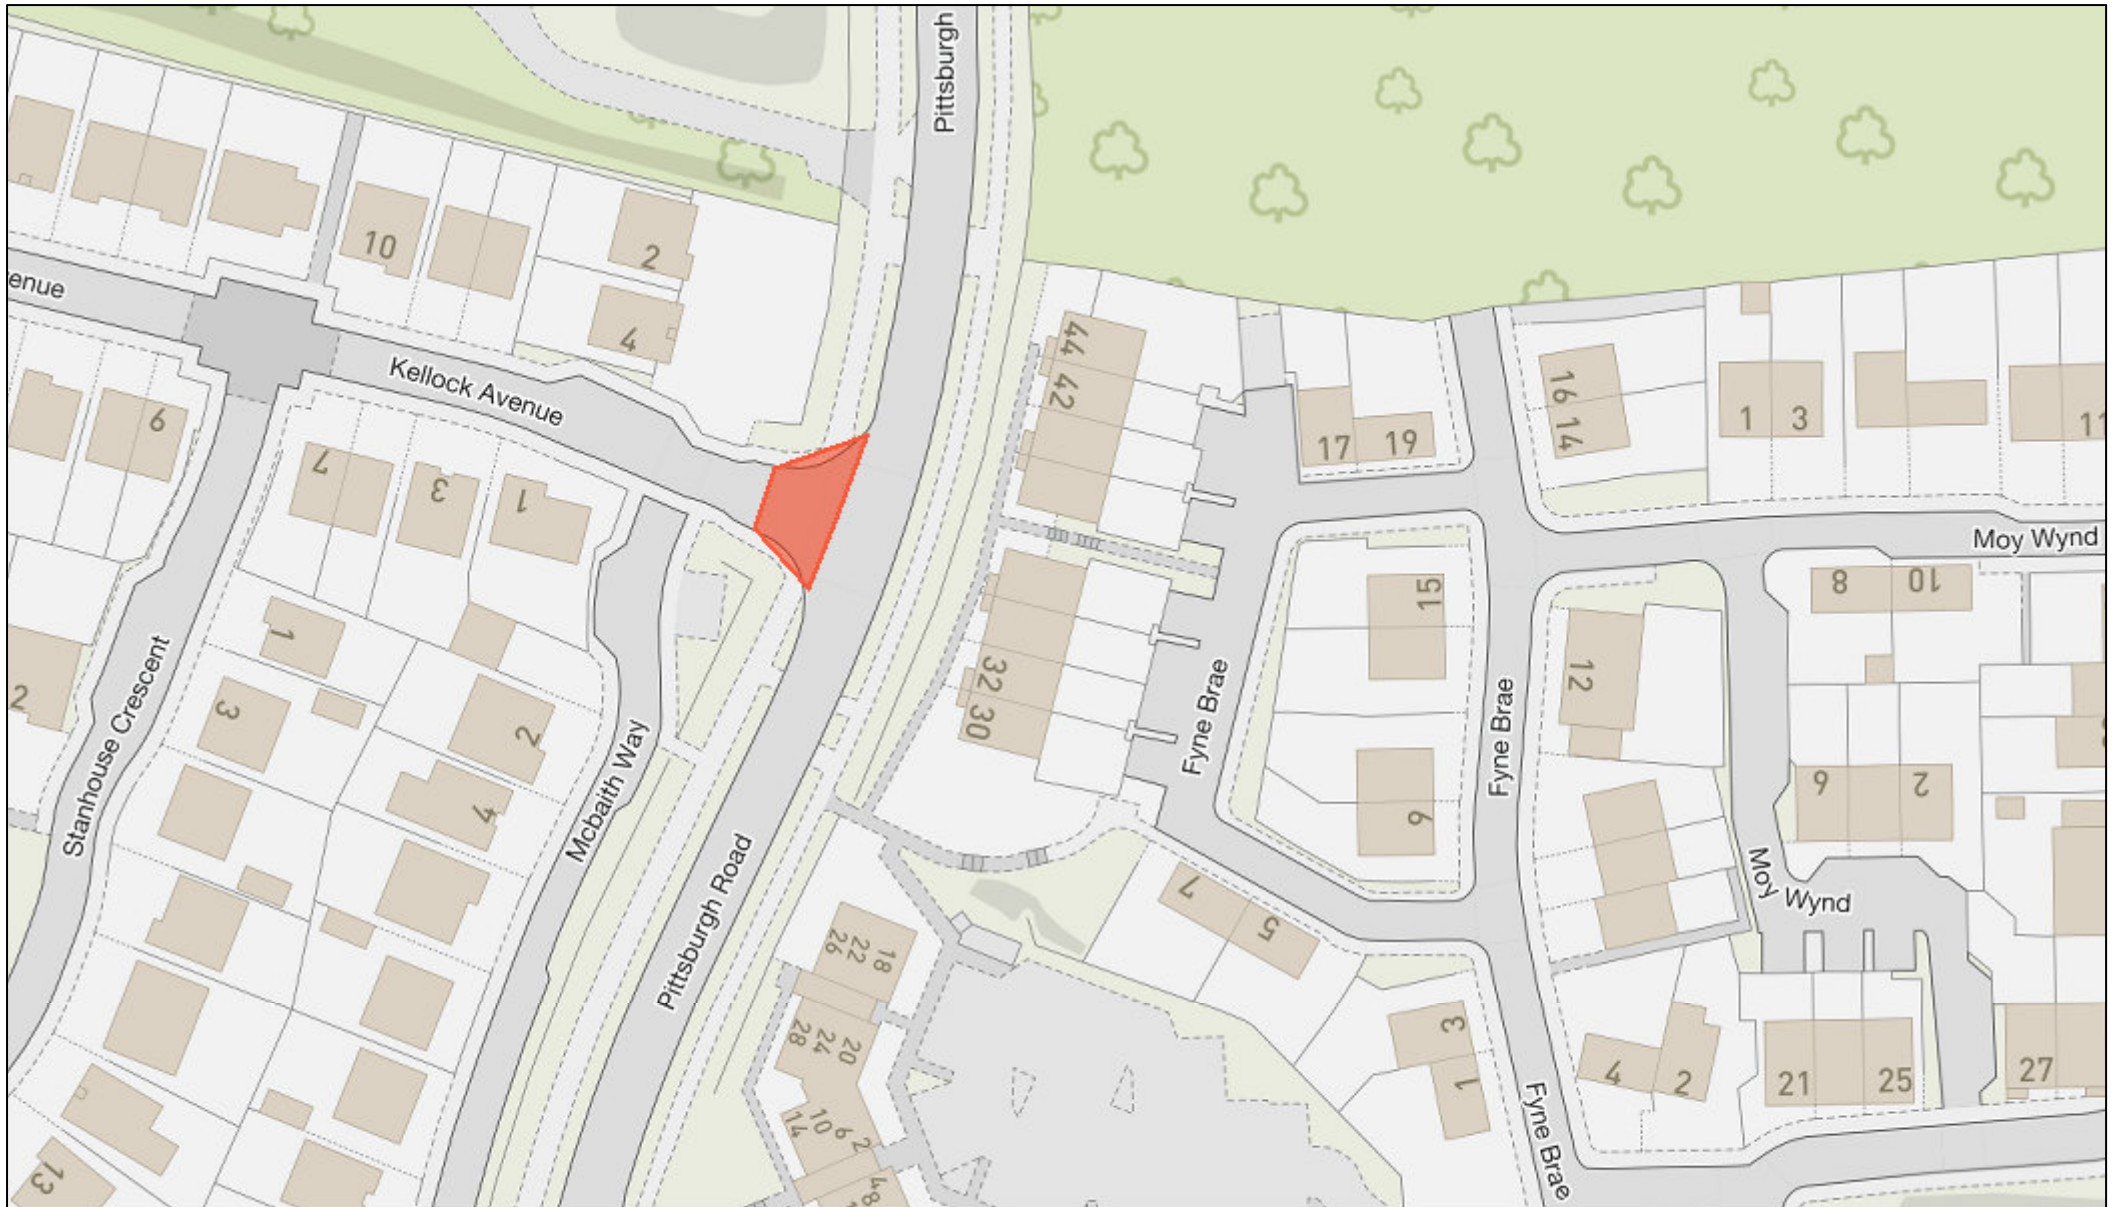

# Kellock Avenue, Dunfermline

04/08/2022, 14:33:18

## Areas

 Override 1

1:1,623