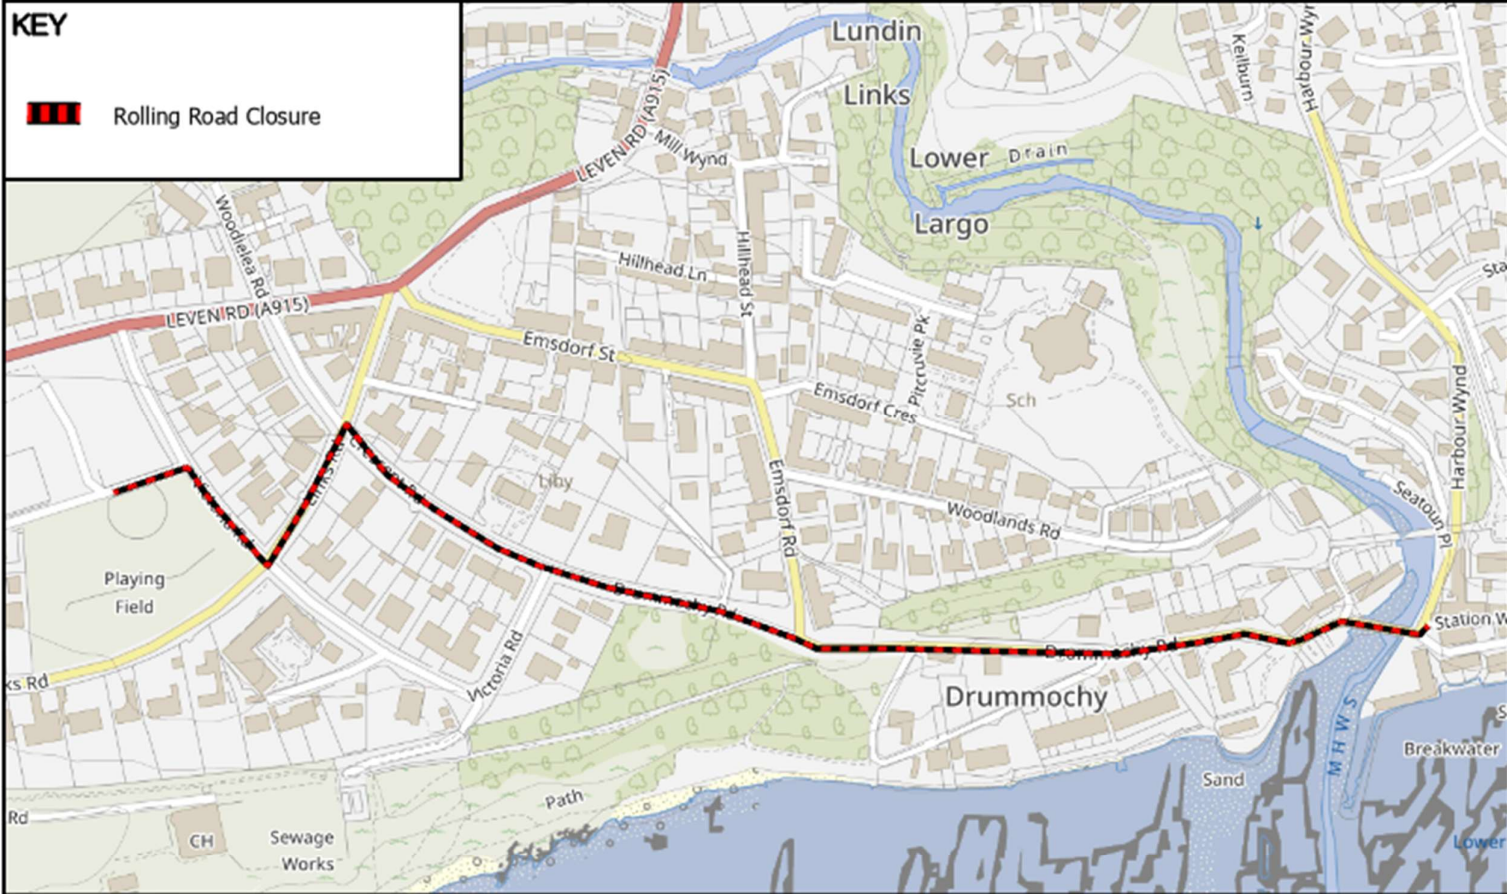

KEY

Rolling Road Closure

Temporary Rolling Road Closure
Big Picnic Parade - Various Streets, Lower Largo

Prepared By: NW
Service: Roads & Transportation
Printing Date: 03/05/26