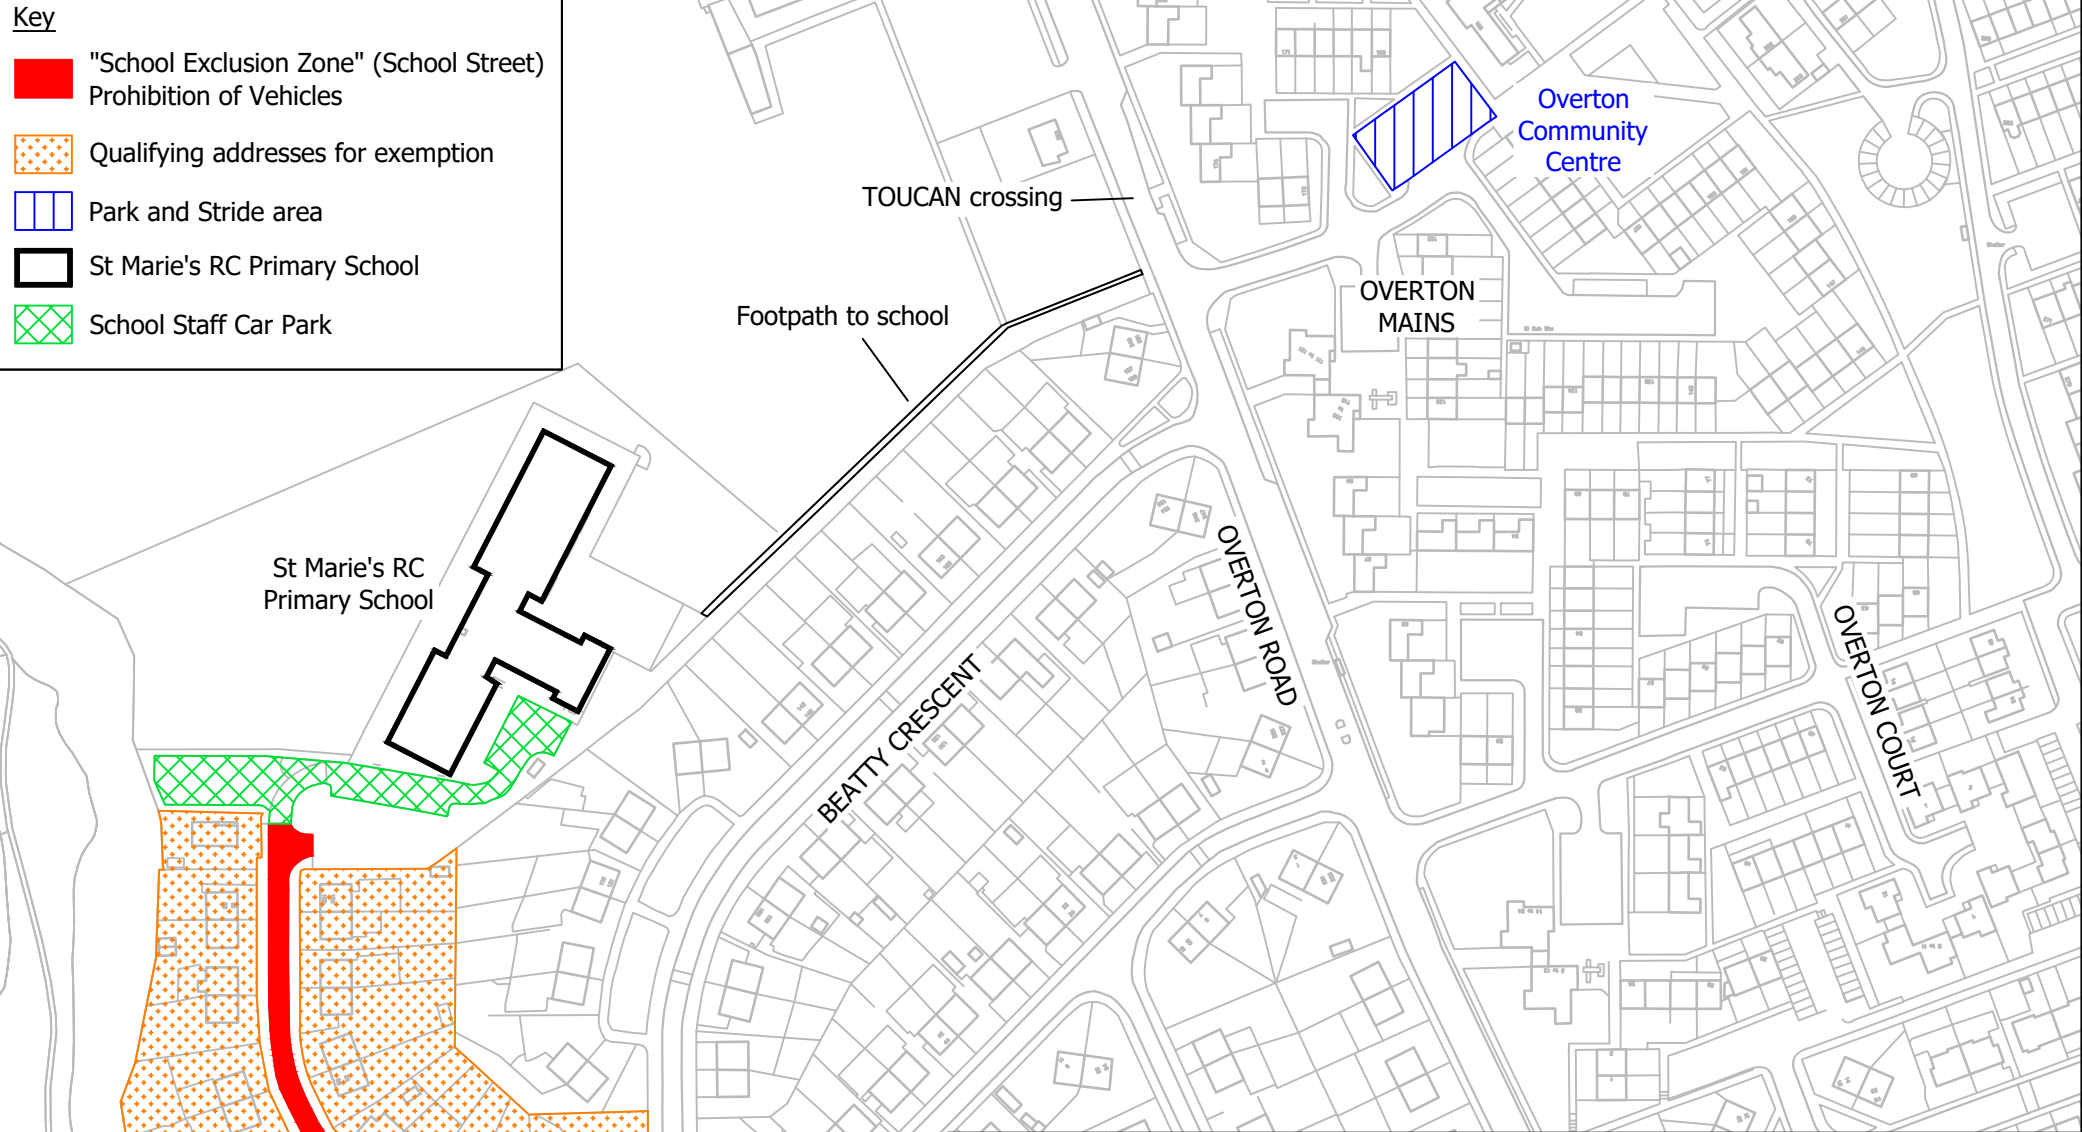

Key

-  "School Exclusion Zone" (School Street)
Prohibition of Vehicles
-  Qualifying addresses for exemption
-  Park and Stride area
-  St Marie's RC Primary School
-  School Staff Car Park

REV	AMENDMENTS				BY	AP'D	DATE		
	Temporary Traffic Regulation Order "School Exclusion Zone" (School Street) MacIndoe Crescent, Kirkcaldy				 ROADS & TRANSPORTATION SERVICES				
SCALE	NTS	DRAWING No.		TRO22_42/SEZ/I	HEAD OF SERVICE - JOHN MITCHELL				
DESIGNED	KJ	DRAWN	KJ	CHECKED	LC	APPROVED	LC	DATE	SEPT 2024