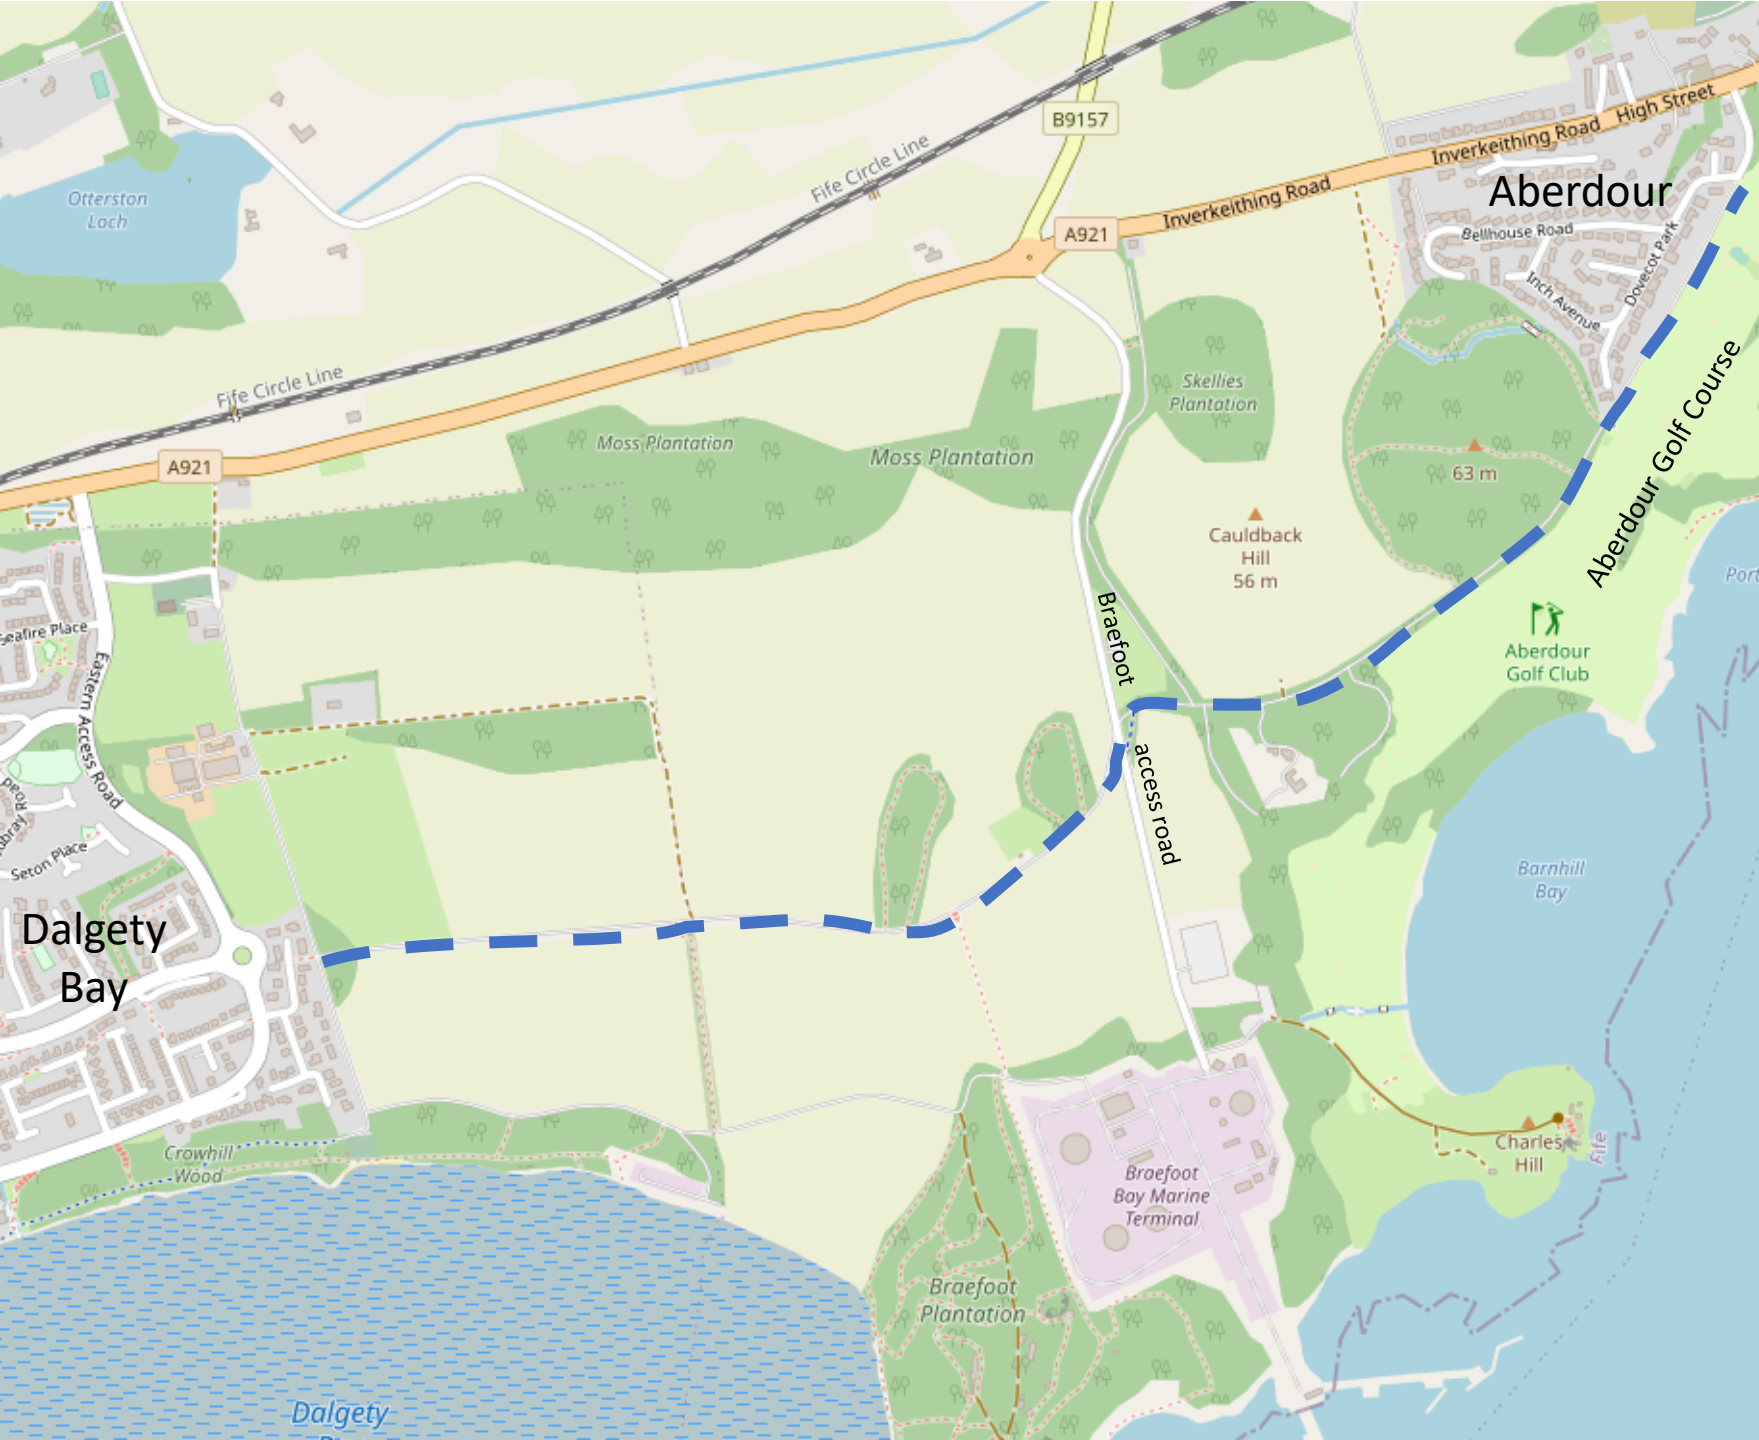

National Cycle Route 76

Dalgety Bay to Aberdour

Key

 NCR76, section to be reconstructed/ upgraded