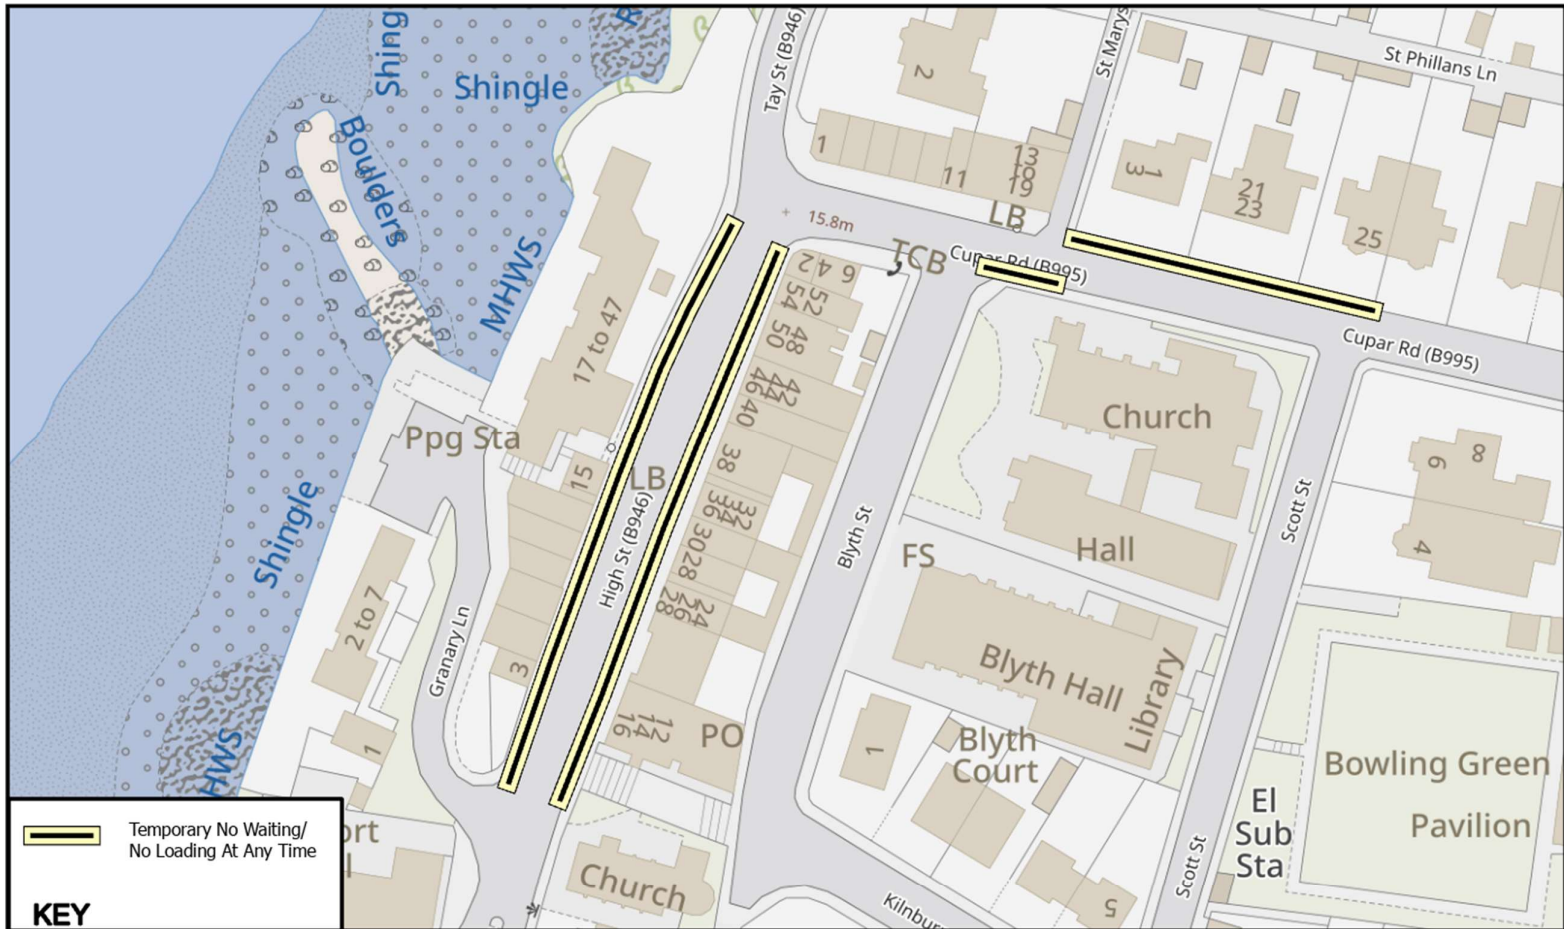

KEY

Temporary No Waiting/
No Loading At Any Time

© Crown copyright and database rights 2025.
Ordnance Survey 100023385
Aerial Photography © copyright Getmapping.

N
Scale: 1:889

Temporary Parking Restrictions
High Street/Cupar Road, Newport-On-Tay

Prepared By: MR
Service: Roads & Transportation
Printing Date: 30/05/25