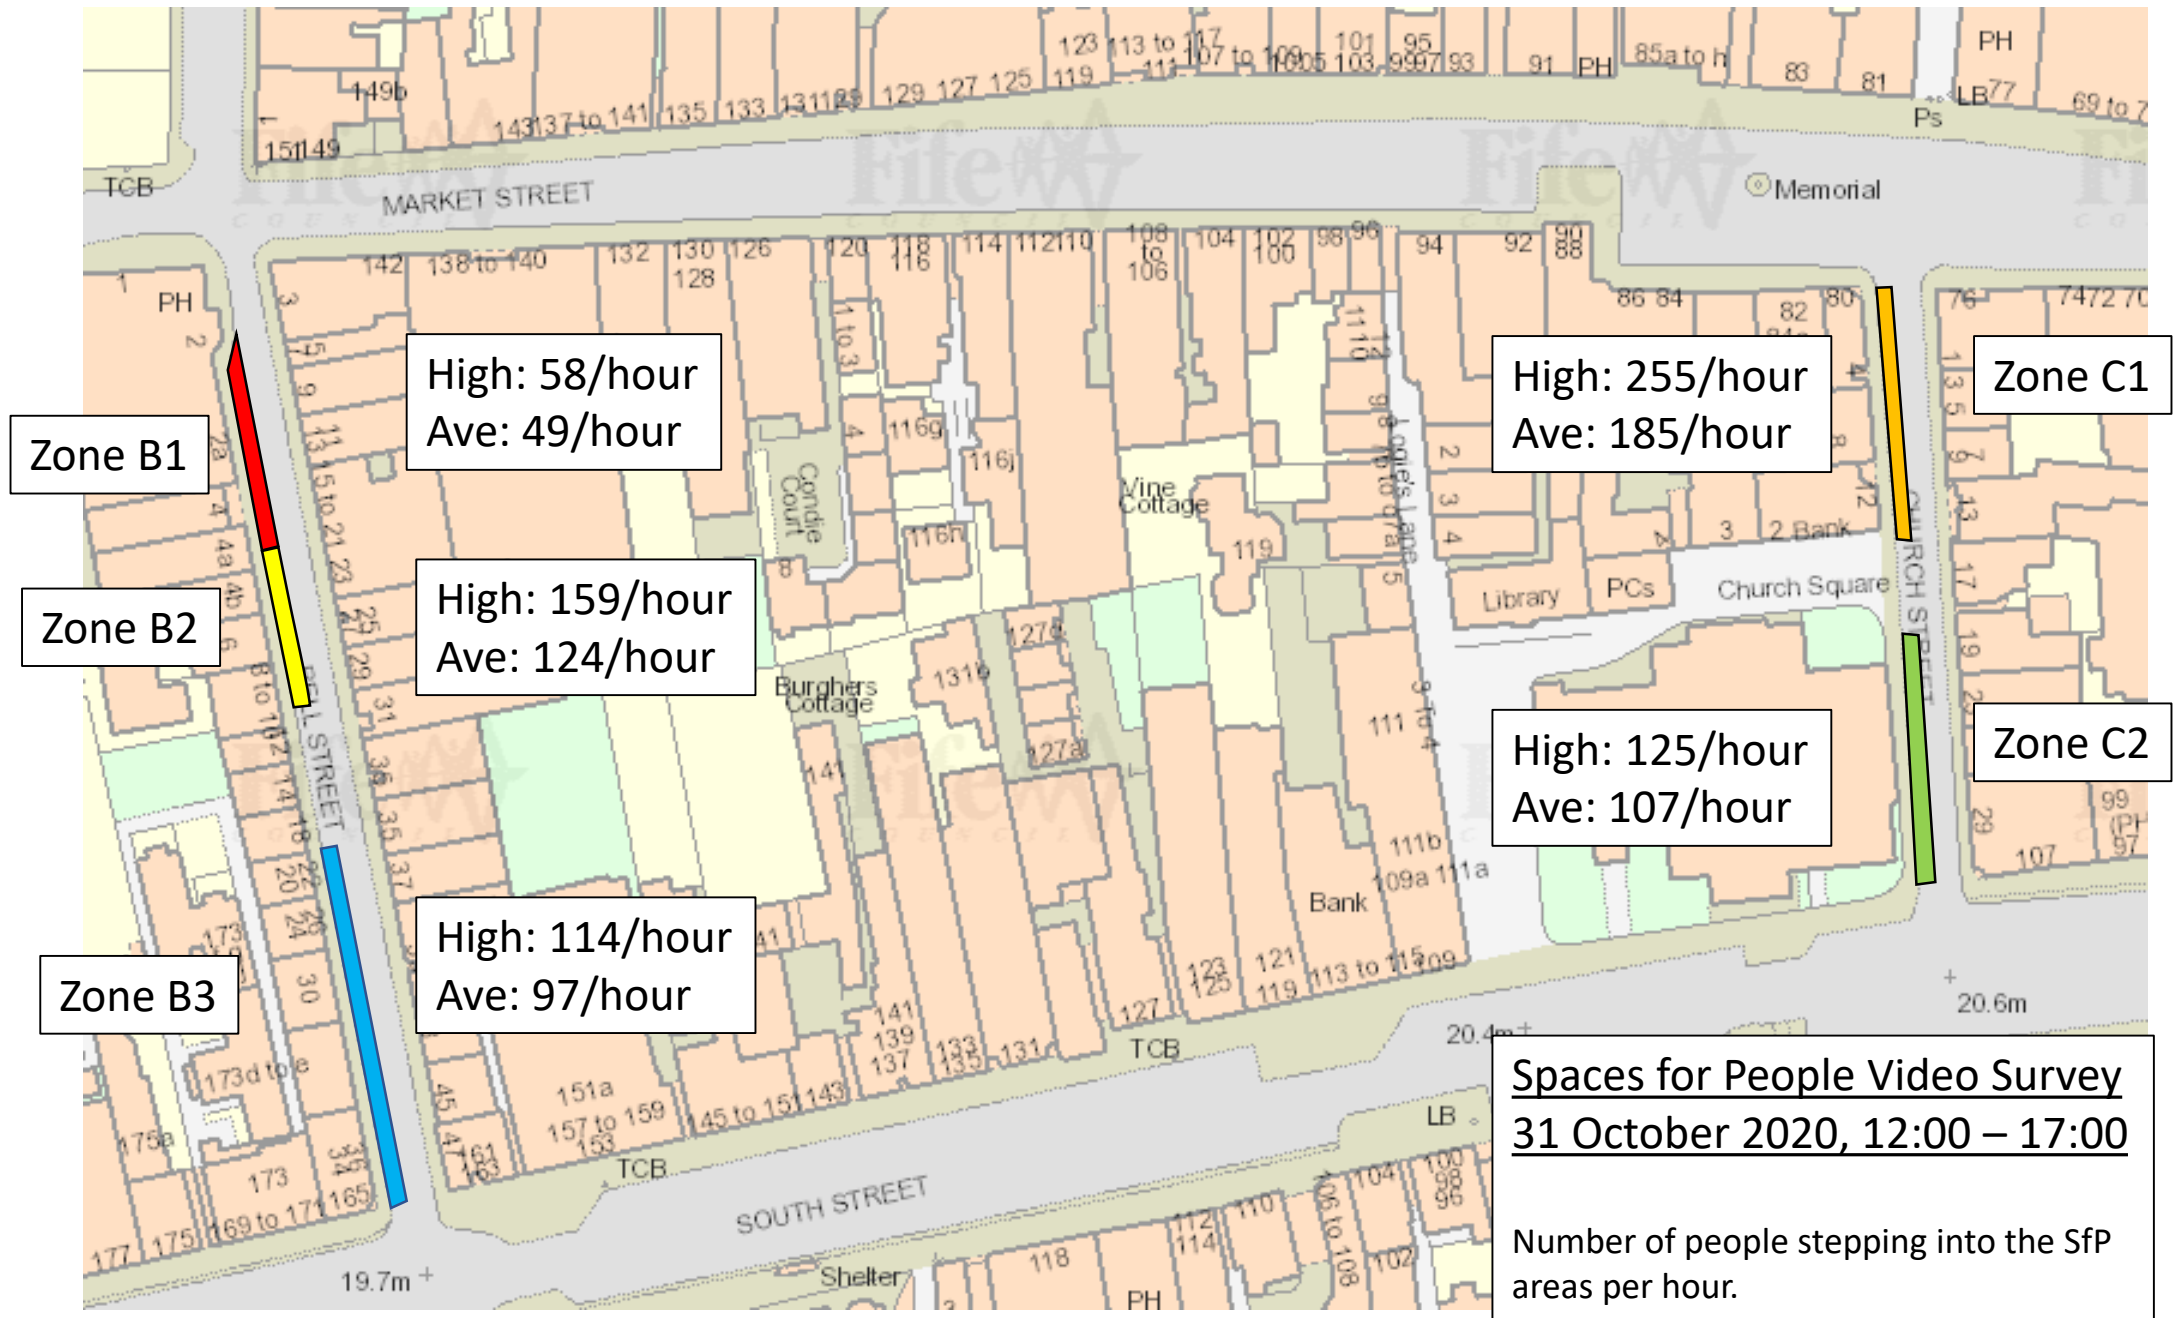

##### Bell Street

High: 319/hour

Average: 270/hour

Total in 5 hours: 1,353

Note: not all sectors peaked during the same hour