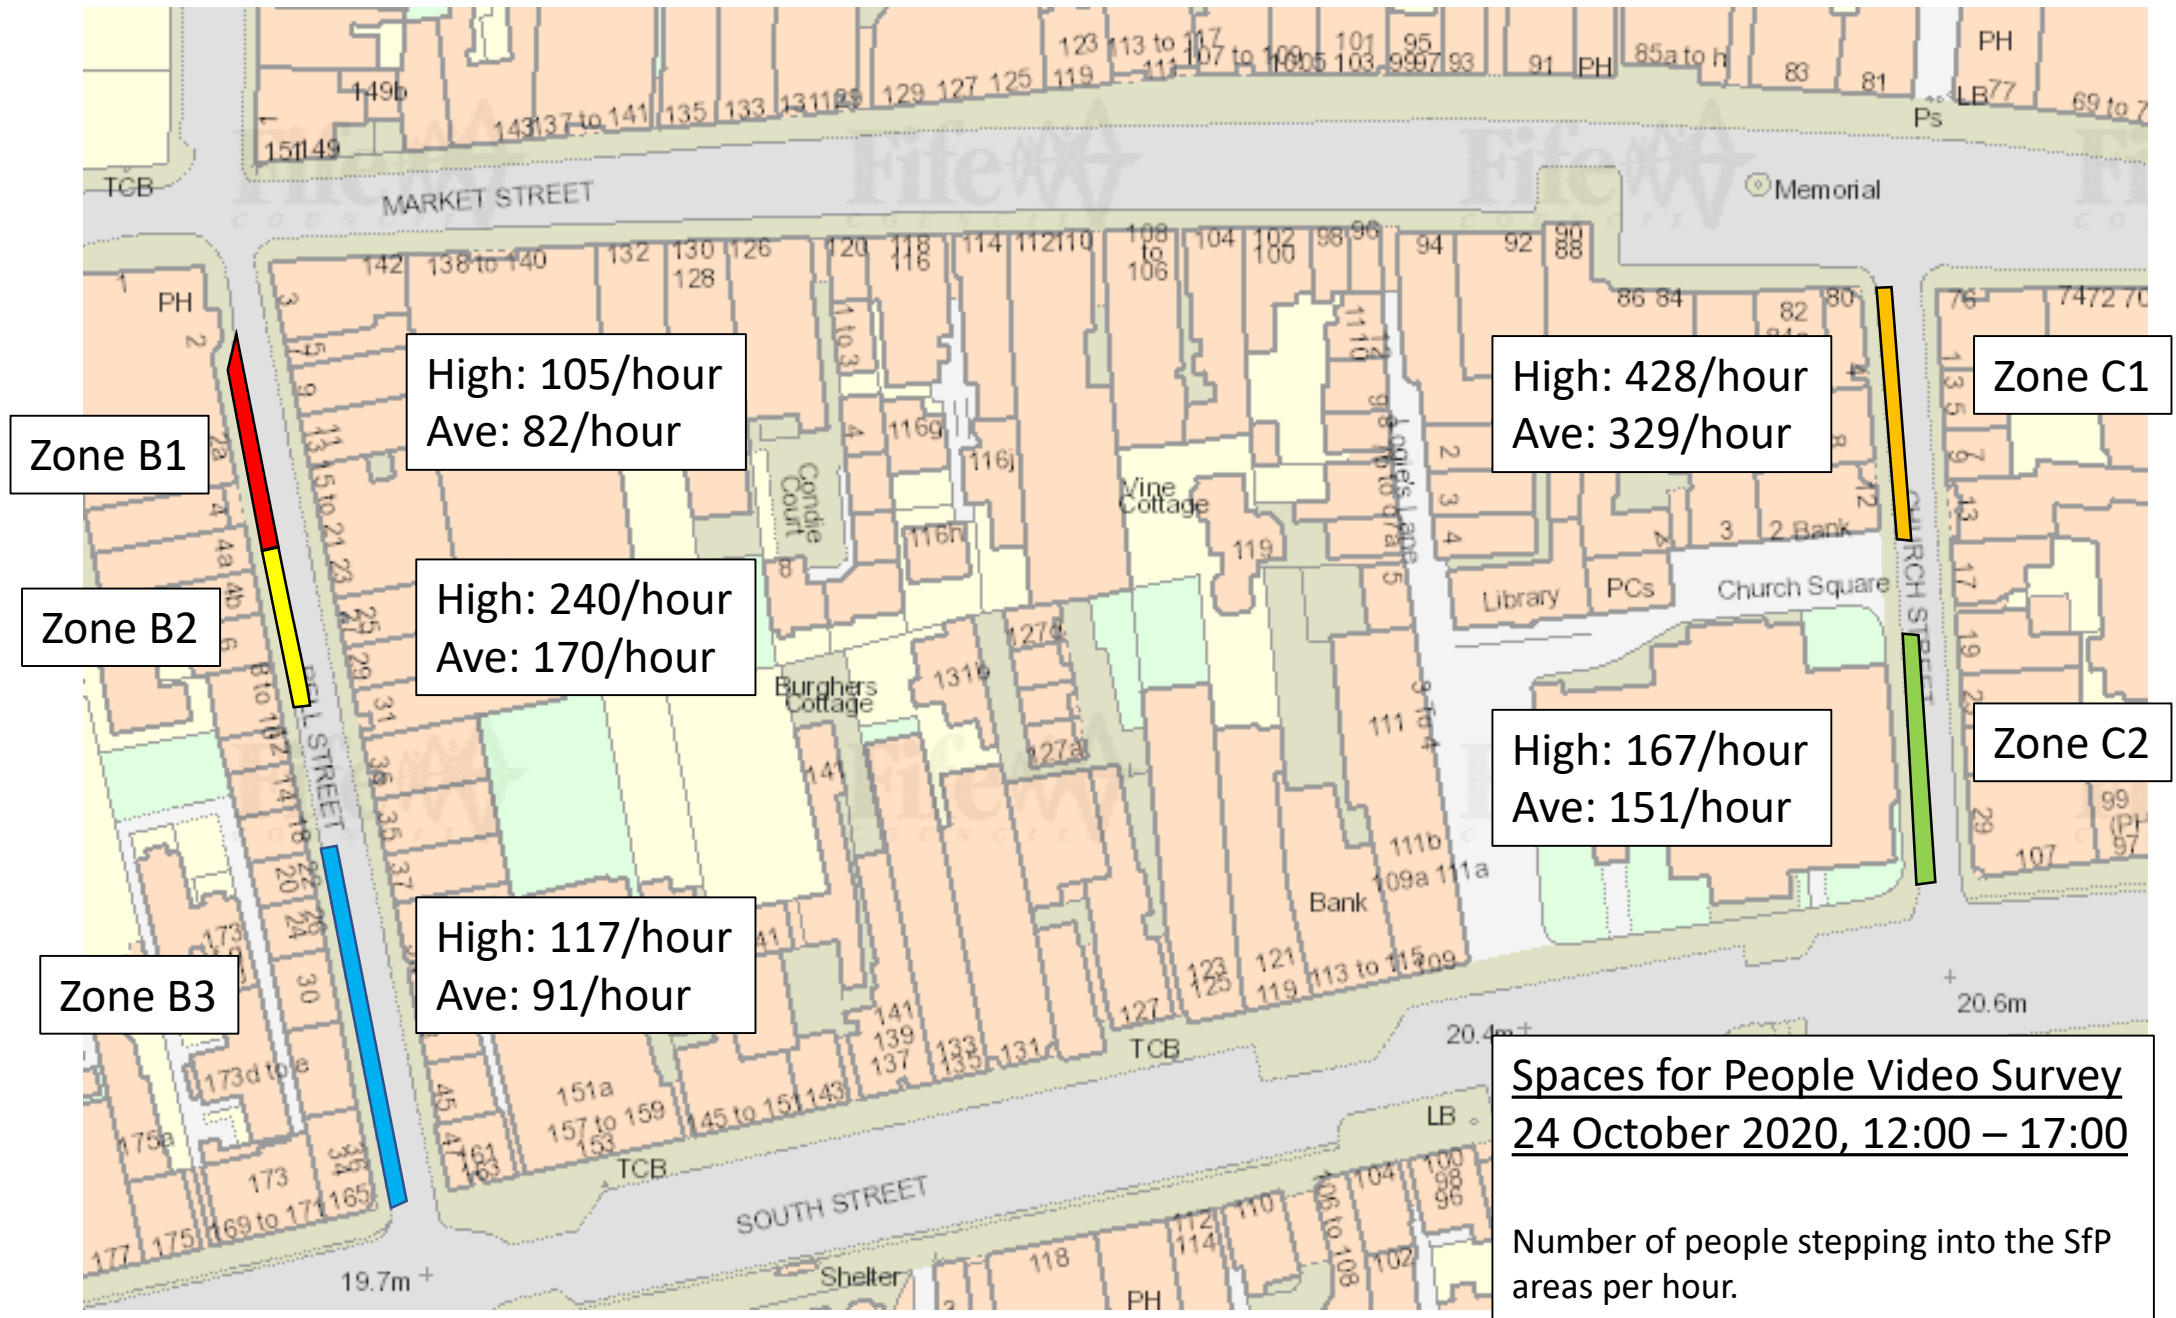

##### Bell Street

High: 462/hour

Average: 344/hour

Total in 5 hours: 1,720

Note: not all sectors peaked during the same hour