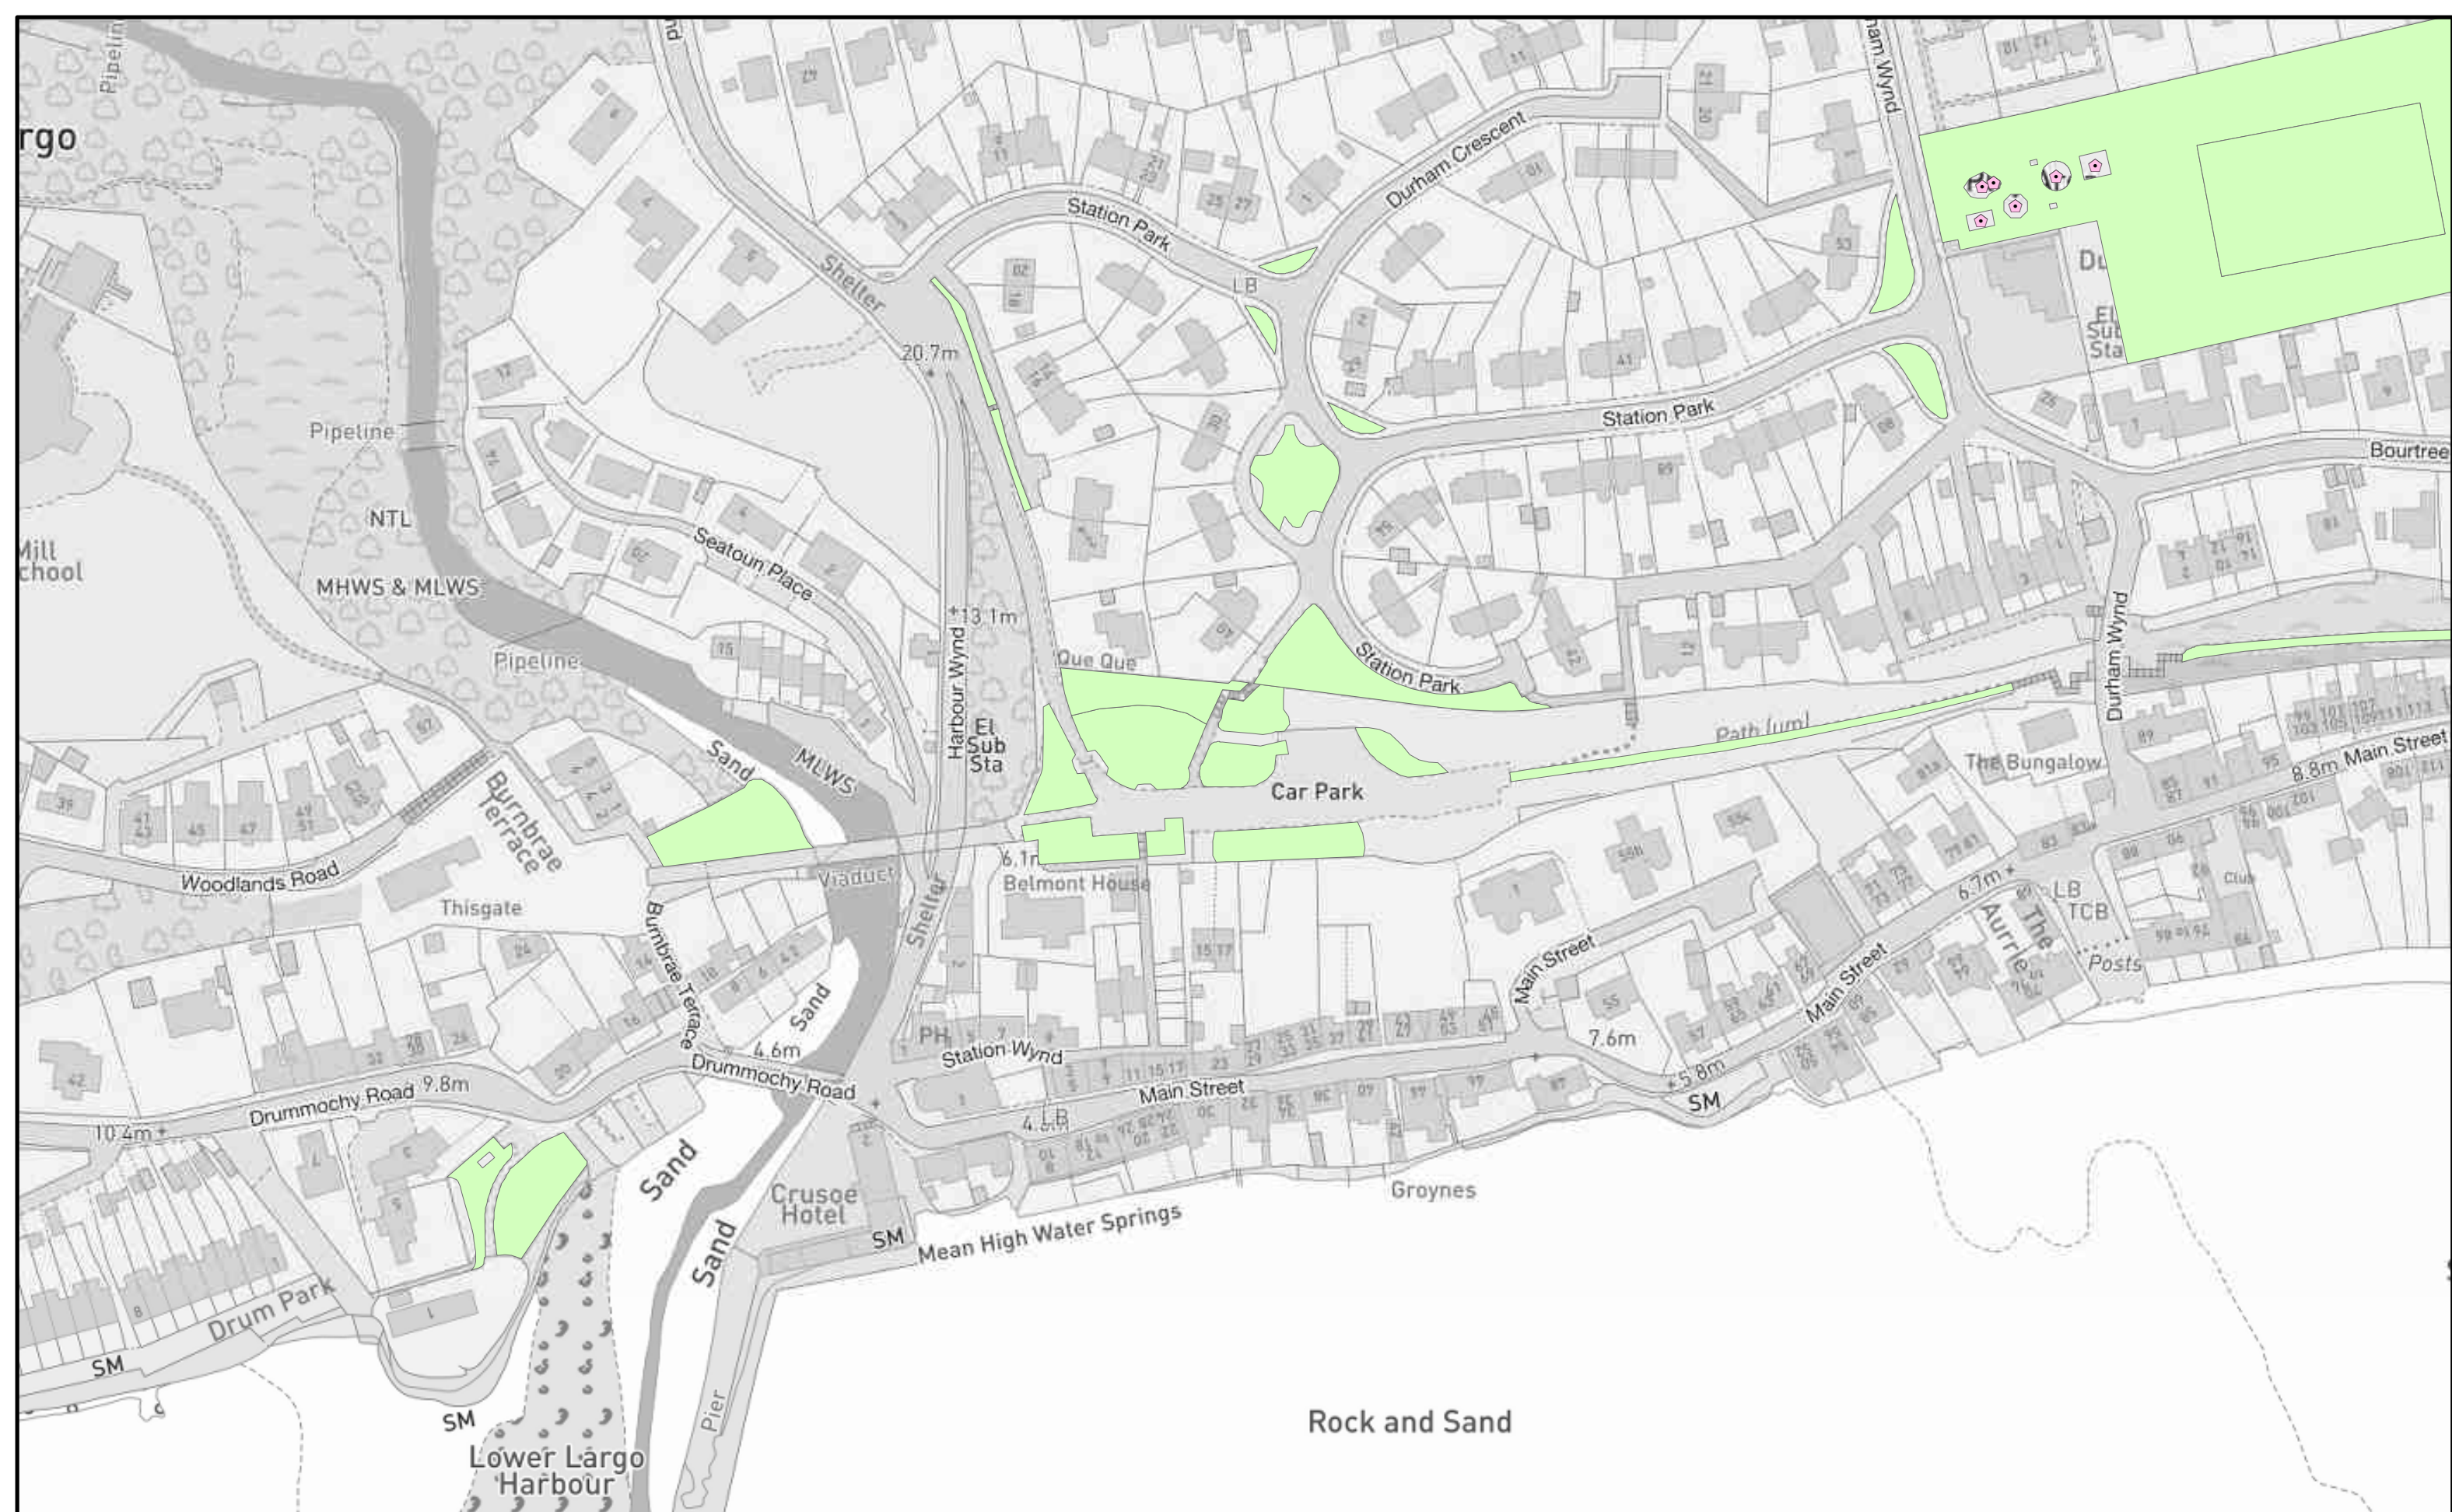

-  Play Equipment
-  Alternative Grassland Opportunities Accepted
-  Areas of Cut Grass/Standard Cut

Proposed Alternative Grassland Sites 2021, Kennoway Cotlands Park
 Leven, Kennoway and Largo

Prepared by: C Penman
Service: Grounds Maintenance Service

© Crown copyright and database rights 2021. Ordnance Survey 100023385
 Aerial Photography © copyright Getmapping.

-  Play Equipment
-  Areas of Cut Grass/Standard Cut

Proposed Alternative Grassland Sites 2021, Lower Largo
Leven, Kennoway and Largo

Proposed Alternative Grassland Sites 2021, Mountfleurie
 Leven, Kennoway and Largo

Prepared by: C Penman
Service: Grounds Maintenance Service

© Crown copyright and database rights 2021. Ordnance Survey 100023385
 Aerial Photography © copyright Getmapping.

© Crown copyright and database rights 2021. Ordnance Survey 100023385
Aerial Photography © copyright Getmapping.