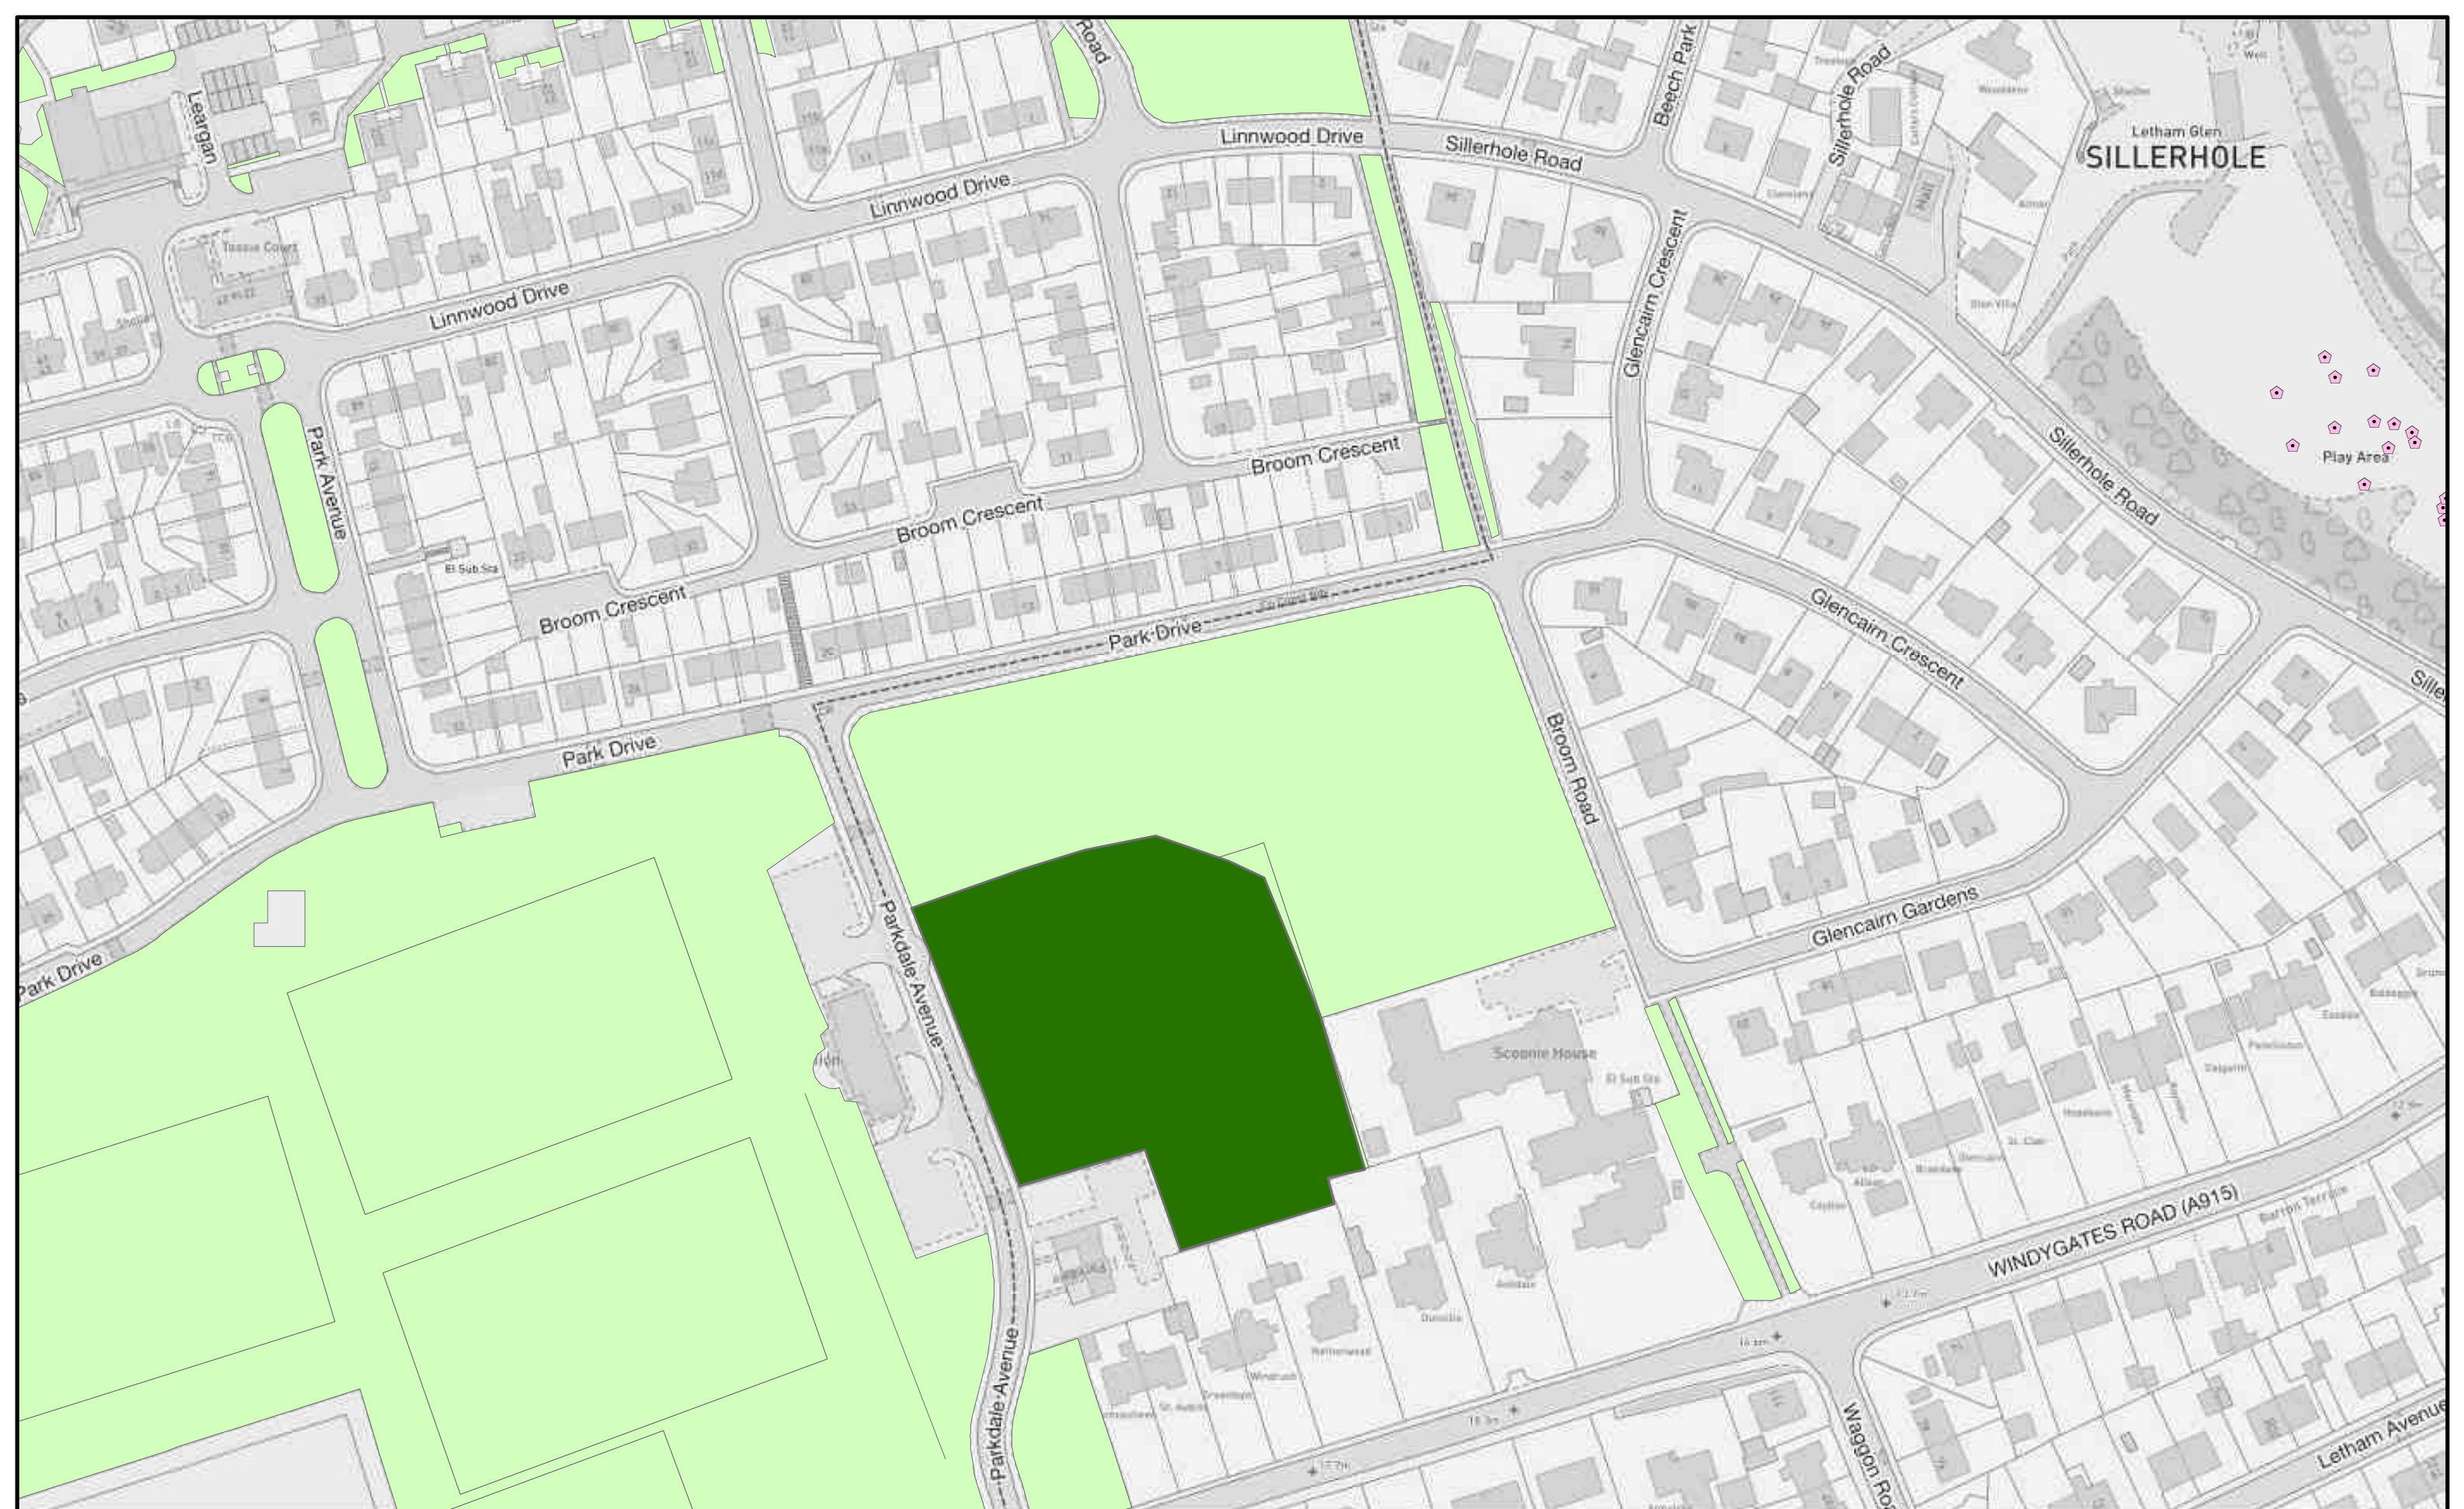

© Crown copyright and database rights 2021. Ordnance Survey 100023385
 Aerial Photography © copyright Getmapping.

-  Play Equipment
-  Areas of Cut Grass/Standard Cut

Proposed Alternative Grassland Sites 2021, Lower Largo
Leven, Kennoway and Largo

Prepared by: C Penman
Service: Grounds Maintenance Service

© Crown copyright and database rights 2021. Ordnance Survey 100023385
Aerial Photography © copyright Getmapping.

-  Play Equipment
-  Alternative Grassland Opportunities Accepted
-  Areas of Cut Grass/Standard Cut

Proposed Alternative Grassland Sites 2021, Mountfleurie
 Leven, Kennoway and Largo

Prepared by: C Penman
Service: Grounds Maintenance Service

© Crown copyright and database rights 2021. Ordnance Survey 100023385
 Aerial Photography © copyright Getmapping.